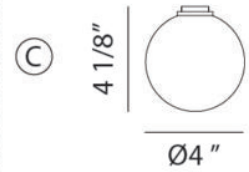

Accessories

C63105AG

SPECIFICATION SHEET

Finish	Aged Gold Brass
Cord Color	Silver Fabric
Dimension	Ø13 7/8" x 168 5/8"H Max.
Lamping	5 x 10W G9 120V
Canopy Color	Aged Gold Brass
Canopy Size	Ø13 7/8" x 1"H
Wire Length	144" Max.
Location	Dry
Warranty	1 year fixture warranty