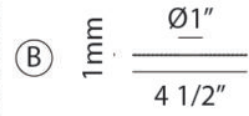

Accessories

C63105AG

SPECIFICATION SHEET

Finish	Aged Gold Brass
Cord Color	Silver Fabric
Dimension	Ø13 7/8" x 168 5/8"H Max.
Lamping	5 x 10W G9 120V
Canopy Color	Aged Gold Brass
Canopy Size	Ø13 7/8" x 1"H
Wire Length	144" Max.
Location	Dry
Warranty	1 year fixture warranty