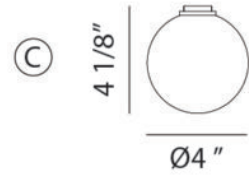

Accessories

C63103MB

SPECIFICATION SHEET

Finish	Matte Black
Cord Color	Silver Fabric
Dimension	Ø11" x 168 5/8"H Max.
Lamping	3 x 10W G9 120V
Canopy Color	Matte Black
Canopy Size	Ø11" x 1"H
Wire Length	144" Max.
Location	Dry
Warranty	1 year fixture warranty