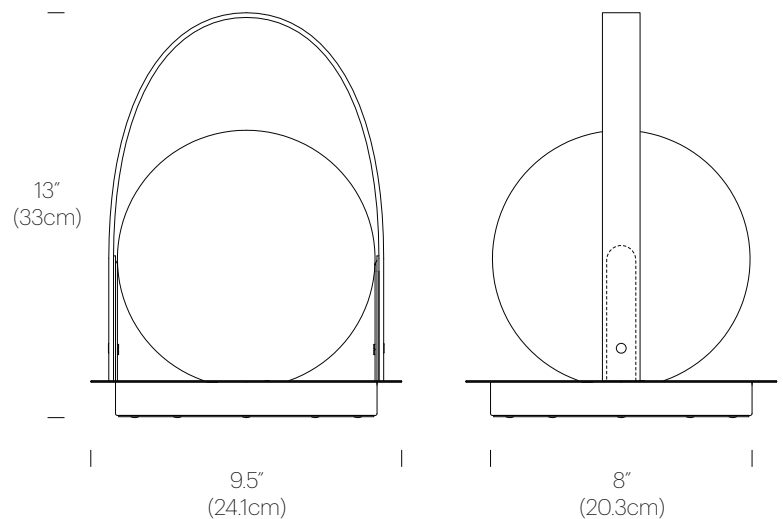

Color Temperature: 2700-1800K (warm dim)

Luminosity: 280 Lumens

Luminaire Efficacy: 87.5 Lumens/Watt

Cord Length: 6' (1.8m)

IP Rating: IP20

1 year warranty

CERTIFICATIONS

FINISHES

DIMENSIONS

BOLA LANTERN

PACKAGING WEIGHTS AND DIMENSIONS

Bola Lantern:	4LBS	10" X 10" X 14.5"
	1.8KGS	25cm X 25cm X 37cm

NOTES

Custom requests can be considered on volume orders