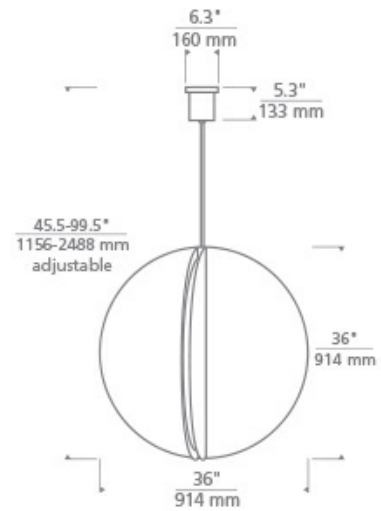

Natural Brass

Natural Brass

LAMPING

Includes 120-277 volt universal, 84.5 watt, 2124 delivered lumen, 3000K, 90 CRI LED module. Dimmable with most LED compatible ELV and Triac dimmers. Includes (2) 6" and (4) 12" rigid stems in coordinating finish. Can be installed on a sloped ceiling up to 20°.

NOTES _____

BAU 36 PENDANT

SPECIFICATIONS

HARDWARE MATERIAL	Metal
SHADE MATERIAL	Aluminum
NET WEIGHT	58 lbs
HEIGHT	36in
WIDTH	36in
LENGTH	36in
UP LIGHT / DOWN LIGHT / BOTH?	
WET LISTED	
DAMP LISTED	Yes
DRY LISTED	
MIN. HANGING HEIGHT	45.5in
MAX HANGING HEIGHT	99.5in
TOTAL CORD LENGTH	
TOTAL STEM LENGTH	Up to 60in
STEM QTY	6
SLOPED CEILING ADAPTABLE?	
GENERAL LISTING	
INCLUDES	