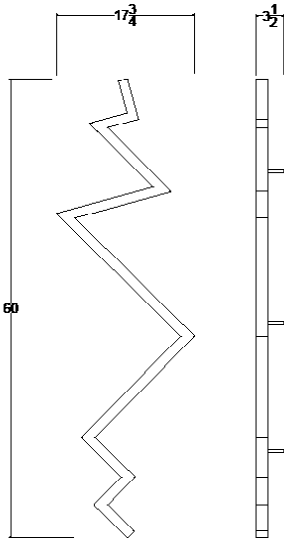

DIMENSIONS

5ft

3ft

bolt sconce

DESIGN

2014

MATERIALS

Solid wood
24V LED extrusion
Sconce hardware

CERTIFICATION

COLOR TEMP

3000K
Custom upon request

POWER CONSUMPTION

14.5 W/metre
3ft:50W, 5ft:75W

OUTPUT

1200 lumens/m
3ft: 3900 lumens, 5ft: 5700 lumens
Equivalent incandescent 75-100W

DIMMING TYPE

24V phase dimmable driver
0-10V dimmable driver upon request

DRIVER

120VAC - 24VDC
120 - 277VAC - 24VDC upon request

SUSPENSION

Three point connection (per fixture)
Single canopy connection
Surface mount canopy or
remote driver capability
10ft power cord length
*Custom lengths upon request

FIXTURE WEIGHT

3ft: 3 lbs
5ft: 5.5 lbs

SIZE WOOD

3ft	W.Oak White
5ft	W.Oak Natural
	W.Oak Black
	Walnut

ORDER SPECIFICATIONS:

BOLTsconce	<input type="checkbox"/>	<input type="checkbox"/>
MODEL	SIZE	WOOD