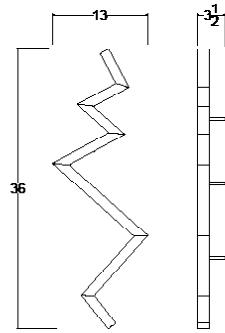

DIMENSIONS

5ft

3ft

bolt sconce

DESIGN

2014

MATERIALS

Solid wood
24V LED extrusion
Sconce hardware

24V phase dimmable driver
0-10V dimmable driver upon request

DRIVER

120VAC - 24VDC
120 - 277VAC - 24VDC upon request

SUSPENSION

Three point connection (per fixture)
Single canopy connection
Surface mount canopy or
remote driver capability
10ft power cord length
*Custom lengths upon request

FIXTURE WEIGHT

3ft: 3 lbs
5ft: 5.5 lbs

SIZE WOOD

3ft	W.Oak White
5ft	W.Oak Natural
	W.Oak Black
	Walnut

ORDER SPECIFICATIONS:

BOLTsconce	<input type="checkbox"/>	<input type="checkbox"/>
MODEL	SIZE	WOOD