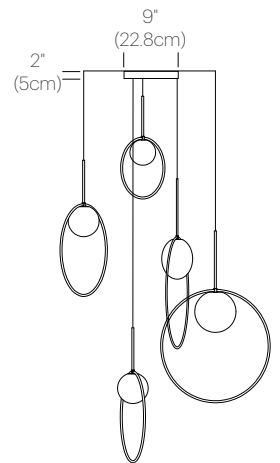

BOLA HALO MULTI-LIGHT

DESCRIPTION

Bola's elegant reflective ring and globe design can be suspended in a variety of custom arrangements in round and liner configurations. With Bola Multi-Light, up to 11 lamps can be grouped together in a variety of mixed ring sizes to form stunning luminaire displays. Both size and shape of the grouping is controlled by lamp quantity and positioning relative to the Multi-Light canopy. Swag mounts are provided to extend the lights out into space along with an ample cord length of 8.9' (270cm) to offer a wide array of unique solution.

9" Multi-Light Canopy :	BOLA CAN 9 WHT
12" Multi-Light Canopy :	BOLA CAN 12 WHT
9" Multi-Light Canopy :	BOLA CAN 9 BLK
12" Multi-Light Canopy :	BOLA CAN 12 BLK

LIGHT CONTROL

Hard-wired, dimmable

ELV or 0-10v Recommended

Cord Length: 8.9' (2.9m) (Field cuttable)

1 year warranty

CERTIFICATIONS

PACKAGING WEIGHT AND DIMENSIONS

BOLA 12 HALO	4LBS	13.25" X 13" X 7.25"
	1.8KG	34cm X 33cm X 18cm
BOLA 18 HALO	5.7LBS	18" X 18" X 8.5"
	2.6KG	46cm X 46cm X 22cm
BOLA 22 HALO	8.2LBS	22" X 22" X 10.5"
	3.7KG	56cm X 56cm X 27cm
BOLA CAN 9	3.5LBS	9.25" X 9.25" X 2.25"
	1.6KG	24cm X 24cm X 5.7cm
BOLA CAN 12	6LBS	22" X 22" X 10.5"
	2.7KG	31cm X 31cm X 5.7cm

DIMENSIONS

BOLA HALO MULTI-LIGHT
12, 18, 22

BOLA HALO MULTI-LIGHT
12, 18, 18, 22

BOLA HALO MULTI-LIGHT
12, 18, 18, 22, 22

BOLA HALO MULTI-LIGHT
12 (X4), 18 (X4), 22 (X3)

BOLA HALO MULTI-LIGHT
CANOPY

BOLA HALO MULTI-LIGHT
CANOPY