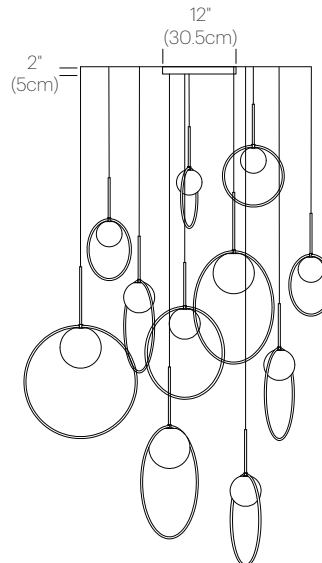

BOLA HALO MULTI-LIGHT

DESCRIPTION

Bola's elegant reflective ring and globe design can be suspended in a variety of custom arrangements in round and liner configurations. With Bola Multi-Light, up to 11 lamps can be grouped together in a variety of mixed ring sizes to form stunning luminaire displays. Both size and shape of the grouping is controlled by lamp quantity and positioning relative to the Multi-Light canopy. Swag mounts are provided to extend the lights out into space along with an ample cord length of 8.9' (270cm) to offer a wide array of unique solution.

9" Multi-Light Canopy :	BOLA CAN 9 WHT
12" Multi-Light Canopy :	BOLA CAN 12 WHT
9" Multi-Light Canopy :	BOLA CAN 9 BLK
12" Multi-Light Canopy :	BOLA CAN 12 BLK

LIGHT CONTROL

Hard-wired, dimmable

ELV or 0-10v Recommended

Cord Length: 8.9' (2.9m) (Field cuttable)

1 year warranty

CERTIFICATIONS

PACKAGING WEIGHT AND DIMENSIONS

BOLA 12 HALO	4LBS	13.25" X 13" X 7.25"
	1.8KG	34cm X 33cm X 18cm
BOLA 18 HALO	5.7LBS	18" X 18" X 8.5"
	2.6KG	46cm X 46cm X 22cm
BOLA 22 HALO	8.2LBS	22" X 22" X 10.5"
	3.7KG	56cm X 56cm X 27cm
BOLA CAN 9	3.5LBS	9.25" X 9.25" X 2.25"
	1.6KG	24cm X 24cm X 5.7cm
BOLA CAN 12	6LBS	22" X 22" X 10.5"
	2.7KG	31cm X 31cm X 5.7cm

DIMENSIONS

BOLA HALO MULTI-LIGHT
12, 18, 22

BOLA HALO MULTI-LIGHT
12, 18, 18, 22

BOLA HALO MULTI-LIGHT
12, 18, 18, 22, 22

BOLA HALO MULTI-LIGHT
12 (X4), 18 (X4), 22 (X3)

BOLA HALO MULTI-LIGHT
CANOPY

BOLA HALO MULTI-LIGHT
CANOPY