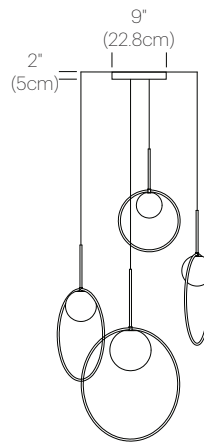

BOLA HALO MULTI-LIGHT

DESCRIPTION

Bola's elegant reflective ring and globe design can be suspended in a variety of custom arrangements in round and liner configurations. With Bola Multi-Light, up to 11 lamps can be grouped together in a variety of mixed ring sizes to form stunning luminaire displays. Both size and shape of the grouping is controlled by lamp quantity and positioning relative to the Multi-Light canopy. Swag mounts are provided to extend the lights out into space along with an ample cord length of 8.9' (270cm) to offer a wide array of unique solution.

9" Multi-Light Canopy :	BOLA CAN 9 WHT
12" Multi-Light Canopy :	BOLA CAN 12 WHT
9" Multi-Light Canopy :	BOLA CAN 9 BLK
12" Multi-Light Canopy :	BOLA CAN 12 BLK

LIGHT CONTROL

Hard-wired, dimmable

ELV or 0-10v Recommended

Cord Length: 8.9' (2.9m) (Field cuttable)

1 year warranty

CERTIFICATIONS

PACKAGING WEIGHT AND DIMENSIONS

BOLA 12 HALO	4LBS	13.25" X 13" X 7.25"
	1.8KG	34cm X 33cm X 18cm
BOLA 18 HALO	5.7LBS	18" X 18" X 8.5"
	2.6KG	46cm X 46cm X 22cm
BOLA 22 HALO	8.2LBS	22" X 22" X 10.5"
	3.7KG	56cm X 56cm X 27cm
BOLA CAN 9	3.5LBS	9.25" X 9.25" X 2.25"
	1.6KG	24cm X 24cm X 5.7cm
BOLA CAN 12	6LBS	22" X 22" X 10.5"
	2.7KG	31cm X 31cm X 5.7cm

DIMENSIONS

BOLA HALO MULTI-LIGHT
12, 18, 22

BOLA HALO MULTI-LIGHT
12, 18, 18, 22

BOLA HALO MULTI-LIGHT
12, 18, 18, 22, 22

BOLA HALO MULTI-LIGHT
12 (X4), 18 (X4), 22 (X3)

BOLA HALO MULTI-LIGHT
CANOPY

BOLA HALO MULTI-LIGHT
CANOPY