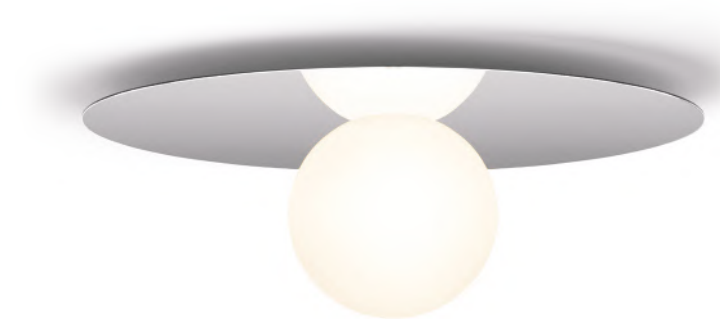

FINISHES

BOLA DISC

CHROME

BRASS

ROSE GOLD

GUNMETAL

MATTE BLACK

GLOSS WHITE

DIMENSIONS

BOLA DISC FLUSH 12, 18, 22, 32

LIGHT CONTROL

Hard-wired, 0-10V and ELV compatible

FEATURES

Shade Options: 12"(30cm), 18"(46cm), 22"(55cm), 32"(81.2cm)

SPECIFICATIONS

Voltage: 120-277V 50/60Hz
Power Consumption: 6W (12", 18"), 12W (22"), 20W (32")
Color Temperature: 2700K - 1800K (Warm Dim)
Note: 3000K CCT models and 2700 CCT models
Available Upon Request
Luminosity: 290Lm (12"), 290Lm (18"), 800Lm (22"), 1625Lm (32")
Luminaire Efficacy: 65 Lumens/Watt (average)
Color Rendition Index: 95 CRI
50K hour lifespan
Cord Length: 8.9' (2.9m) (Field cuttable)
1 year warranty

CERTIFICATIONS

Intertek

PACKAGING WEIGHT AND DIMENSIONS

Bola Disc 12	4LBS	15" X 15" X 7"
(Steel Shade)	1.8KG	38cm X 38cm X 18cm
Bola Disc 12	2.4LBS	15" X 15" X 7"
(White Aluminum Shade)	1.1KG	38cm X 38cm X 18cm
Bola Disc 18	8.6LBS	20.75" X 20.75" X 8"
(Steel Shade)	3.9KG	53cm X 53cm X 20cm
Bola Disc 18	6.75LBS	20.75" X 20.75" X 8"
(White Aluminum Shade)	3KG	53cm X 53cm X 20cm
Bola Disc 22	12.25LBS	24" X 24" X 10"
(Steel Shade)	5.6KG	61cm X 61cm X 25cm
Bola Disc 22	9LBS	24" X 24" X 10"
(White Aluminum Shade)	4.1KG	61cm X 61cm X 25cm
Bola Disc 32	23.8LBS	34.5" X 34.5" X 10.5"
(Steel Shade)	10.8KG	87.6cm X 87.6cm X 27cm
Bola Disc 32	17.5LBS	34.5" X 34.5" X 10.5"
(White Aluminum Shade)	7.9KG	87.6cm X 87.6cm X 27cm

NOTES

Custom requests can be considered on volume orders

Pablo

Pablo