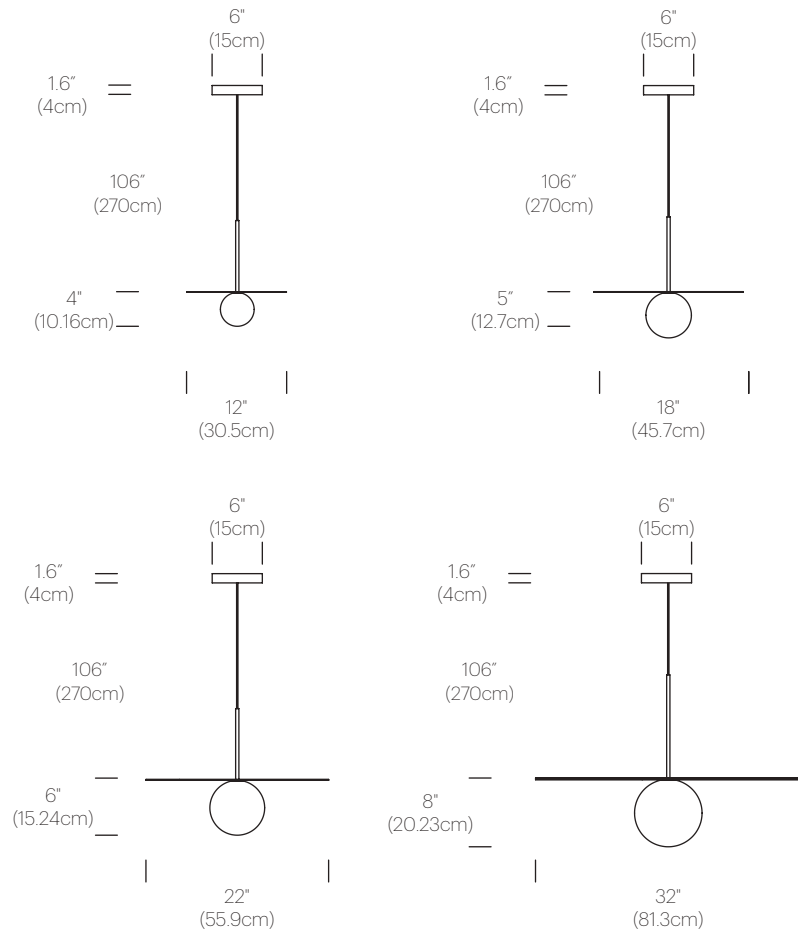

FINISHES

BOLA DISC

CHROME

BRASS

ROSE GOLD

GUNMETAL

MATTE BLACK

GLOSS WHITE/
CHROME

DIMENSIONS

BOLA DISC 12, 18, 22, 32

FEATURES

Fully Dimmable

Shade Options: 12"(30cm), 18"(46cm), 22"(56cm), 32"(81cm) Discs

SPECIFICATIONS

Voltage: 120-277V 50/60Hz

Power Consumption: 6W (12", 18"), 12W (22"), 20W (32")

Color Temperature: 2700K - 1800K (Warm Dim)

Note: 3000K CCT models and 2700 CCT models

Available Upon Request

Luminosity: 290Lm (12"), 290Lm (18"), 800Lm (22"), 1625Lm (32")

Luminaire Efficacy: 65 Lumens/Watt (average)

Color Rendition Index: 95 CRI

50K hour lifespan

Cord Length: 8.9' (2.9m) (Field cuttable)

1 year warranty

CERTIFICATIONS

Intertek

PACKAGING WEIGHT AND DIMENSIONS

Bola Disc 12	4LBS	15" X 7"
(Steel Shade)	1.8KG	38cm X 18cm
Bola Disc 12	2.4LBS	15" X 7"
(White Aluminum Shade)	1.1KG	38cm X 18cm
Bola Disc 18	8.6LBS	20.75" X 8"
(Steel Shade)	3.9KG	53cm X 20cm
Bola Disc 18	6.75LBS	20.75" X 8"
(White Aluminum Shade)	3KG	53cm X 20cm
Bola Disc 22	12.25LBS	24" X 10"
(Steel Shade)	5.6KG	61cm X 25cm
Bola Disc 22	9LBS	24" X 10"
(White Aluminum Shade)	4.1KG	61cm X 25cm
Bola Disc 32	23.8LBS	34.5" X 10.5"
(Steel Shade)	10.8KG	87.6cm X 27cm
Bola Disc 32	17.5LBS	34.5" X 10.5"
(White Aluminum Shade)	7.9KG	87.6cm X 27cm

NOTES

Custom requests can be considered on volume orders

Pablo

Pablo