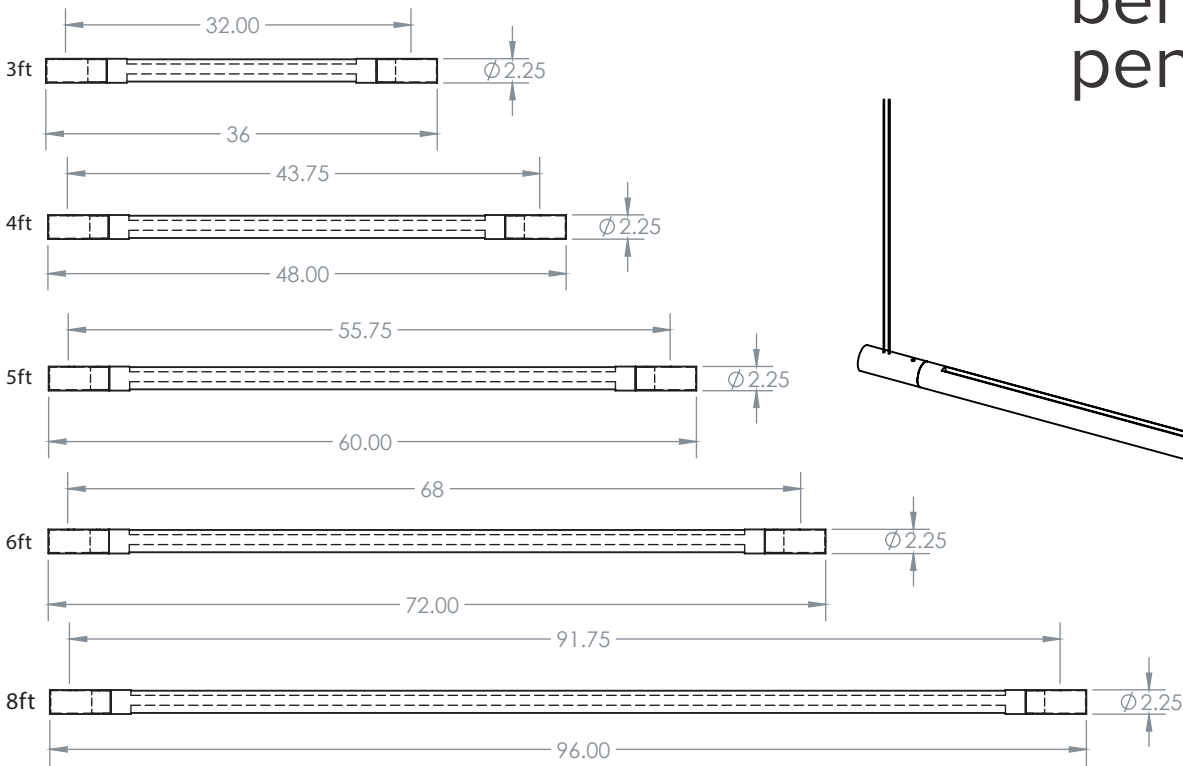

DIMENSIONS

bennington pendant

DESIGN

2018

POWER CONSUMPTION

3ft:32W, 4ft:50W, 5ft:68W,
6ft:87W, 8ft:119W

DIMMING TYPE

24V phase dimmable driver
0-10V dimmable driver upon request

MATERIALS

Solid wood
Steel endcap
24V LED extrusion
Suspension hardware

OUTPUT UP LIGHT

533 lumens/ft
3ft: 977lm, 4ft:1510lm, 5ft:2043lm,
6ft:2576lm, 8ft: 3598lm
Equivalent incandescent 75-100W

DRIVER

120VAC - 24VDC
120 - 277VAC - 24VDC upon request

CERTIFICATION

COLOR TEMP

3000K
Custom upon request

OUTPUT DOWN LIGHT

388 lumens/ft
3ft:711lm, 4ft:1066lm, 5ft:1487lm,
6ft:1875lm, 8ft:2619lm
Equivalent incandescent 75-100W

SUSPENSION

2 point suspension (per fixture)
Single canopy connection
10' cord length power cable
Custom lengths upon request

FIXTURE WEIGHT

3ft: 4 lbs 4ft: 5 lbs 5ft: 6lbs
6ft: 7lbs 8ft: 9 lbs

SIZE	METAL	METAL FINISH	WOOD
3ft	POWDER COAT FINISH	METAL FINISH	W.Oak White
4ft	Black	Brushed Brass	W.Oak Natural
5ft	White	Brushed Nickel	W.Oak Black
6ft	Custom upon request	Brushed Copper	Walnut
8ft			