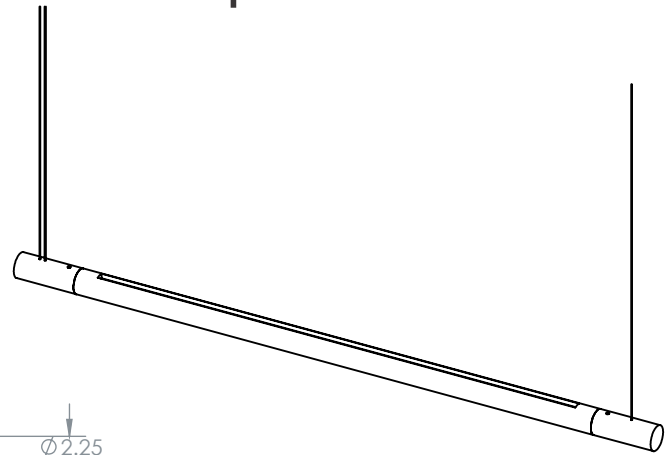

DIMENSIONS

bennington pendant

DESIGN

2018

POWER CONSUMPTION

3ft:32W, 4ft:50W, 5ft:68W,
6ft:87W, 8ft:119W

DIMMING TYPE

24V phase dimmable driver
0-10V dimmable driver upon request

MATERIALS

Solid wood
Steel endcap
24V LED extrusion
Suspension hardware

OUTPUT UP LIGHT

533 lumens/ft
3ft: 977lm, 4ft:1510lm, 5ft:2043lm,
6ft:2576lm, 8ft: 3598lm
Equivalent incandescent 75-100W

DRIVER

120VAC - 24VDC
120 - 277VAC - 24VDC upon request

CERTIFICATION

COLOR TEMP

3000K
Custom upon request

OUTPUT DOWN LIGHT

388 lumens/ft
3ft:711lm, 4ft:1066lm, 5ft:1487lm,
6ft:1875lm, 8ft:2619lm
Equivalent incandescent 75-100W

SUSPENSION

2 point suspension (per fixture)
Single canopy connection
10' cord length power cable
Custom lengths upon request