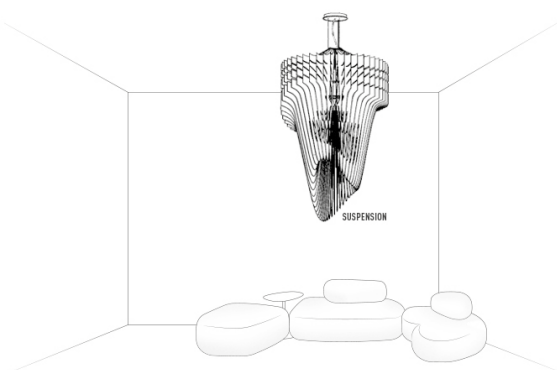

ARIA design by Zaha Hadid

Compendium page 18

PRODOTTI	MISURE	COLORI	CODICE
<p>SUSPENSION</p> <p>Bulbs E27:</p> <ul style="list-style-type: none">  6 X 10W LED Filament  + 1 X 16W Spot LED <p>Made of: Cristalflex® / Lentiflex®</p> <p>Weight: net Kg 23,5 - gross Kg 31,1</p> <p>Package: A 5,7 kg 54 x 55 x h 54cm B 25,4 kg 65 x 150 x h 13cm</p> <p>CE IP 20  </p>	 <p><i>h1</i>: maximum cable length</p>	<p> BLACK SHADE</p>	<p>ARI84SOS0004T_000</p>

ARIA ENTIRE COLLECTION

ENERGY CLASS

This luminaire is compatible with bulbs of the energy classes:

A++	✓
A+	✓
A	✓
B	✗
C	✗
D	✗
E	✗

SLAMP: ARIA

LED 

874/2012