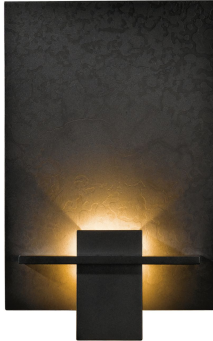

PRODUCT SPECIFICATIONS

*Image shown may not reflect your configured options

Aperture Sconce

Base Item #217510
Configured Item #217510-1029
 217510-SKT-07-BB0292

FINISH
 Dark Smoke - 07

GLASS
 Option Not Available

LAMPING
 Incandescent

OPTIONS

FINISH

Mahogany - 03
 Bronze - 05
 Dark Smoke - 07
 Burnished Steel - 08
 Black - 10
 Natural Iron - 20
 Vintage Platinum - 82
 Soft Gold - 84

GLASS

Option Not Available
 Topaz Glass (ZB)

LAMPING

Incandescent

SPECIFICATIONS

Aperture Sconce

Base Item #: 217510
 Configured Item #: 217510-1029
 217510-SKT-07-BB0292

Direct wire wall sconce with glass options: Aperture.

- Handcrafted to order by skilled artisans in Vermont, USA
- Lifetime Limited Warranty when installed in residential setting