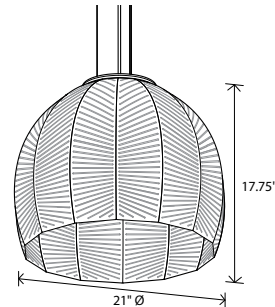

Nick Sheridan
Designer

Amicus 21 pendant

extended round canopy with SVT-3 cable

Dimensions: 21" Ø, 17.75"
Product weight: 6 lb
Suitable for a sloped ceiling

Integrated LED Specifications

Light Color Options:
2700 K - 831 Lumens (source)
3500 K - 873 Lumens (source)
Color accuracy: 90+ CRI
Power usage: 10 W
Dimmable (see power options below)
JA8-2019 Compliant

E26 Medium Base Specifications

Lamping: E26 base, 60 W max, G40 recommended
Bulb not included
Input voltage: 250 V AC max

Semigloss Black (CM-114) extended round canopy with SVT-3 Cable, Black (CM-039) and 1/16" Stainless Steel Cables (CM-053)

Canopy dimensions: 5" Ø, 2"
See website for more canopy information
Field adjustable drop length: 1'0" min - 8'0" max
Wood grain will vary
Specifications subject to change
Suitable for dry or damp locations