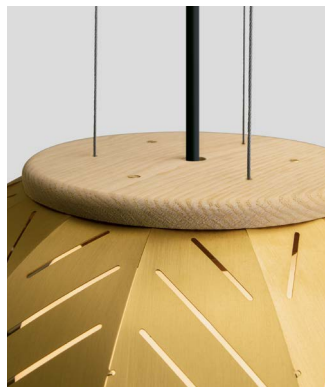

brushed brass, walnut

brushed brass, under detail

Traveling through Morocco, I was in awe of the skilled craftspeople and their impressive work. I was most enamored with the detail and intricacy of the perforated metal light fixtures. The artistry, patterns, and old-world techniques inspired me and ultimately inspired the Amicus.

Nick Sheridan
Designer

Amicus 21 pendant

extended round canopy with SVT-3 cable

Dimensions: 21" Ø, 17.75"
Product weight: 6 lb
Suitable for a sloped ceiling

Integrated LED Specifications

Light Color Options:
2700 K - 831 Lumens (source)
3500 K - 873 Lumens (source)
Color accuracy: 90+ CRI
Power usage: 10 W
Dimmable (see power options below)
JA8-2019 Compliant

E26 Medium Base Specifications

Lamping: E26 base, 60 W max, G40 recommended
Bulb not included
Input voltage: 250 V AC max

Semigloss Black (CM-114) extended round canopy with SVT-3 Cable, Black (CM-039) and 1/16" Stainless Steel Cables (CM-053)

Canopy dimensions: 5" Ø, 2"
See website for more canopy information
Field adjustable drop length: 1'0" min - 8'0" max
Wood grain will vary
Specifications subject to change
Suitable for dry or damp locations