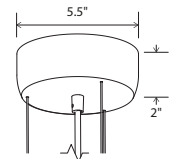

Nick Sheridan
Designer

Amicus 21 pendant

extended round canopy with SVT-3 cable

Dimensions: 21" Ø, 17.75"
Product weight: 6 lb
Suitable for a sloped ceiling

Integrated LED Specifications

Light Color Options:
2700 K - 831 Lumens (source)
3500 K - 873 Lumens (source)
Color accuracy: 90+ CRI
Power usage: 10 W
Dimmable (see power options below)
JA8-2019 Compliant

E26 Medium Base Specifications

Lamping: E26 base, 60 W max, G40 recommended
Bulb not included
Input voltage: 250 V AC max

Semigloss Black (CM-114) extended round canopy with SVT-3 Cable, Black (CM-039) and 1/16" Stainless Steel Cables (CM-053)

Canopy dimensions: 5" Ø, 2"
See website for more canopy information
Field adjustable drop length: 1'0" min - 8'0" max
Wood grain will vary
Specifications subject to change
Suitable for dry or damp locations