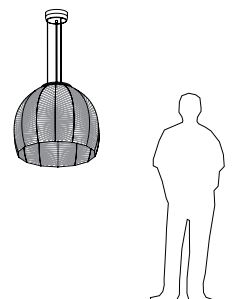

Power Option (LED version only)

120-277 V AC input voltage
TRIAC and ELV dimmable

white washed oak (CM-095)