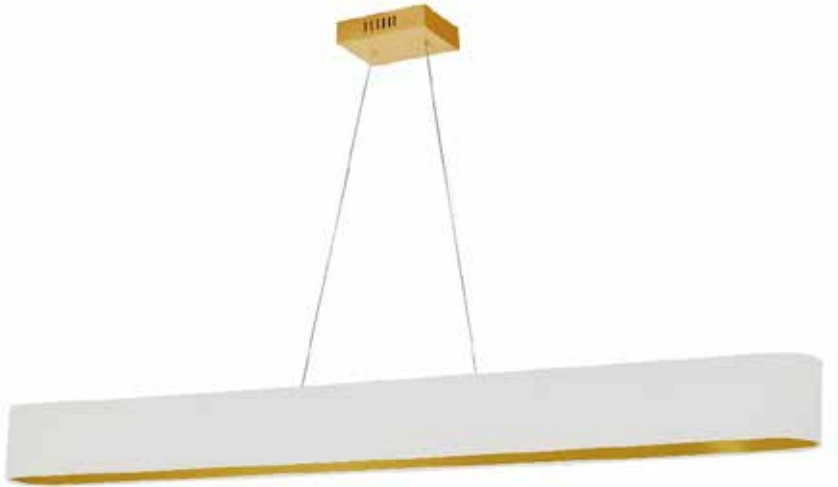

AUB-R5030HP-AGB-692 - 30W Horiz Pendant, WHT/GLD shade, AGB

30W Horizontal Aged Brass Pendant with White/Gold Shade

Height	5	No. of Bulbs	1
Width/Length	51	LED Compatible	Integrated LED
Depth	4	Total Wattage	30W
Weight	5		
Body Material	Fabric	Second Material	Metal
Finish/Color	White/Gold	Second Finish/Color	Aged Brass
Type of Finish	Fabric	Second Type of Finish	Electroplated
Bulb 1 Amount	1	Rated For	Damp Location
Bulb 1 Base Type	LED	Voltage	120V
Bulb 1 Max Watt.	30W	Approval	cUL or equivalent
Bulb 1 Included	Yes	Warranty	5 Years
Bulb 1 Lumens	2030	Instal Position	Ceiling
Bulb 1 CRI	90+		

Date:	Notes:
Fixture Type:	
Job Name:	

Lighting • LED • Shades • Custom Designs

TORONTO | BUFFALO | LIGHTFAIR | DALLAS MARKET CENTRE # 4303

 www.dainolite.com
 1-888-564-1262
  dainolite@dainolite.com
 /dainolite
  /dainoliteld
  /dainolite