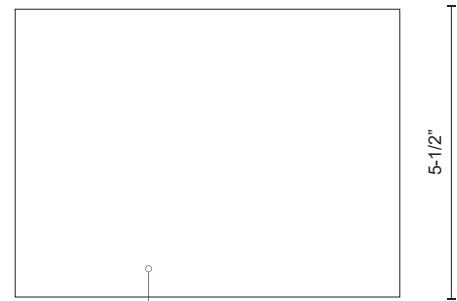

SLATE AT68010

WALL

PROJECT

DESCRIPTION

This minimalist sleek cast-aluminum wall sconce is a beautiful addition to any indoor or outdoor application. Finished with a high-end brushed nickel, powder-coated white or black cast-aluminum, rectangular in size with smooth, sleek, rounded corners. Premium frosted optical lenses, which emits the light from the fixture evenly against the wall.

SPECIFICATION DETAILS

Fixture Dimensions	W9-7/8" x H5-1/2" x E1-5/8"
Light Source	LED with DC Driver
Wattage	13W
Total Lumens	1190lm
Delivered Lumens	BK-608lm; BN-927lm; WH-744lm;
Voltage	120V
Color Temperature	3000K
CRI (Ra)	90CRI
Optional Color Temps	2700K - 5000K Available, Minimum Order Quantities Apply
LED Rated Life	50,000 hours
Dimming	100% - 10%, TRIAC or ELV Dimmer (Not Included)
Glass Details	Frosted Glass
ADA Compliant	Yes
Location	Wet
Compliance	ADA
Illumination Direction	Downlight
Mounting Style	All Orientation; Wall;

* For custom options, consult factory for details.

* For warranty information, please visit www.kuzcolighting.com/warranty

Finish
BK - Black
BN - Brushed Nickel
WH - White