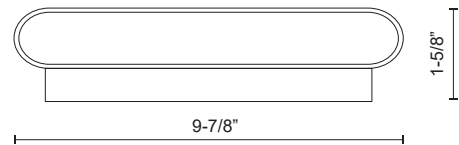

KUZCO

19054 28TH AVENUE
SURREY - BC V3Z 6M3
CANADA

WWW.KUZCOLIGHTING.COM

COMMENT