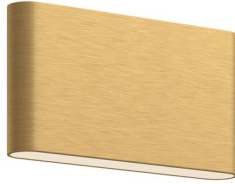

SLATE AT68010-BG

WALL

PROJECT

AT68010-BG
Brushed Gold

SPECIFICATION DETAILS

Fixture Dimensions	W9-7/8" x H5-1/2" x E1-5/8"
Light Source	LED with DC Driver
Wattage	13W
Total Lumens	1190lm
Delivered Lumens	BG-650lm*
Voltage	120V
Color Temperature	3000K
CRI (Ra)	90CRI
Optional Color Temps	2700K - 5000K Available, Minimum Order Quantities Apply
LED Rated Life	50,000 hours
Dimming	100% - 10%, TRIAC or ELV Dimmer (Not Included)
Glass Details	Frosted Glass
ADA Compliant	Yes
Location	Dry
Compliance	ADA
Illumination Direction	Downlight
Mounting Style	All Orientation; Wall;

* For custom options, consult factory for details.

* For warranty information, please visit www.kuzcolighting.com/warranty

DESCRIPTION

This minimalist sleek cast-aluminum wall sconce is a beautiful addition to any indoor application. Finished with a high-end brushed gold cast-aluminum, rectangular in size with smooth, sleek, rounded corners. Premium frosted optical lenses, which emits the light from the fixture evenly against the wall.