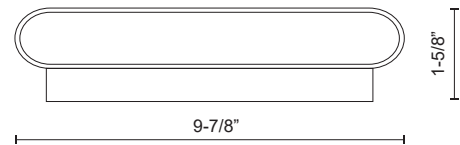

KUZCO

19054 28TH AVENUE
SURREY - BC V3Z 6M3
CANADA

WWW.KUZCOLIGHTING.COM

COMMENT