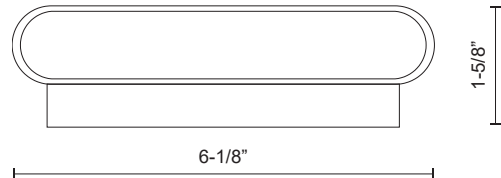

COMMENT

KUZCO

19054 28TH AVENUE
SURREY - BC V3Z 6M3
CANADA

WWW.KUZCOLIGHTING.COM