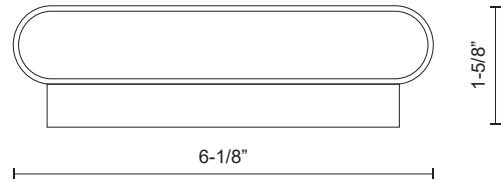

COMMENT

KUZCO

19054 28TH AVENUE
SURREY - BC V3Z 6M3
CANADA

WWW.KUZCOLIGHTING.COM