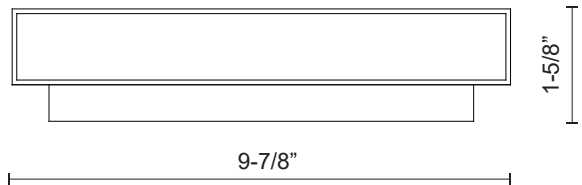

KUZCO

19054 28TH AVENUE
SURREY - BC V3Z 6M3
CANADA

WWW.KUZCOLIGHTING.COM

COMMENT