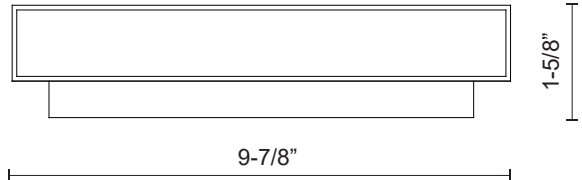

KUZCO

19054 28TH AVENUE
SURREY - BC V3Z 6M3
CANADA

WWW.KUZCOLIGHTING.COM

COMMENT