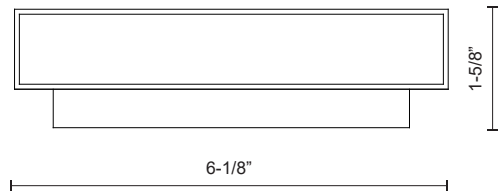

KUZCO

19054 28TH AVENUE
SURREY - BC V3Z 6M3
CANADA

WWW.KUZCOLIGHTING.COM

COMMENT