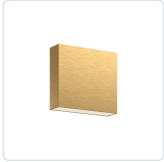

MICA AT67006-BG

WALL

PROJECT

AT67006-BG
Brushed Gold

SPECIFICATION DETAILS

Fixture Dimensions	W6-1/8" x H5-1/2" x E1-5/8"
Light Source	LED with DC Driver
Wattage	8W
Total Lumens	595lm
Delivered Lumens	BG-360lm*
Voltage	120V
Color Temperature	3000K
CRI (Ra)	90CRI
Optional Color Temps	2700K - 5000K Available, Minimum Order Quantities Apply
LED Rated Life	50,000 hours
Dimming	100% - 10%, TRIAC or ELV Dimmer (Not Included)
Glass Details	Frosted Glass
ADA Compliant	Yes
Location	Dry
Compliance	ADA
Illumination Direction	Downlight
Mounting Style	All Orientation; Wall;

* For custom options, consult factory for details.

* For warranty information, please visit www.kuzcolighting.com/warranty

DESCRIPTION

This minimalist sleek cast-aluminum wall sconce is a beautiful addition to any indoor application. Finished with a high-end brushed gold cast-aluminum. Premium frosted optical lenses which emits the light from the fixture evenly against the wall.