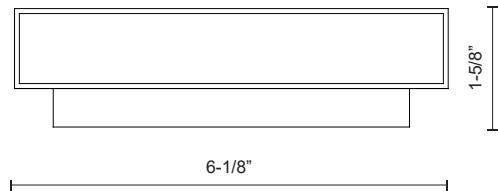

KUZCO

19054 28TH AVENUE
SURREY - BC V3Z 6M3
CANADA

WWW.KUZCOLIGHTING.COM

COMMENT