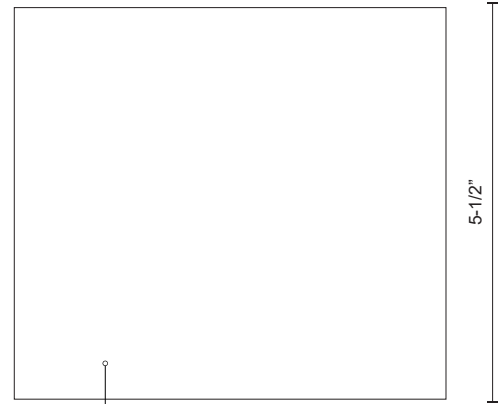

MICA AT67006-BG

WALL

PROJECT

SPECIFICATION DETAILS

Fixture Dimensions	W6-1/8" x H5-1/2" x E1-5/8"
Light Source	LED with DC Driver
Wattage	8W
Total Lumens	595lm
Delivered Lumens	BG-360lm*
Voltage	120V
Color Temperature	3000K
CRI (Ra)	90CRI
Optional Color Temps	2700K - 5000K Available, Minimum Order Quantities Apply
LED Rated Life	50,000 hours
Dimming	100% - 10%, TRIAC or ELV Dimmer (Not Included)
Glass Details	Frosted Glass
ADA Compliant	Yes
Location	Dry
Compliance	ADA
Illumination Direction	Downlight
Mounting Style	All Orientation; Wall;

* For custom options, consult factory for details.

* For warranty information, please visit www.kuzcolighting.com/warranty

DESCRIPTION

This minimalist sleek cast-aluminum wall sconce is a beautiful addition to any indoor application. Finished with a high-end brushed gold cast-aluminum. Premium frosted optical lenses which emits the light from the fixture evenly against the wall.

Metal Finish
BG - Brushed Gold
(Dry Locations Only)