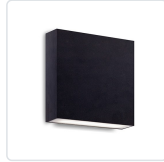

# MICA AT67006

WALL

PROJECT

AT67006-WH  
White

AT67006-BN  
Brushed Nickel

AT67006-BK  
Black

## SPECIFICATION DETAILS

<b>Fixture Dimensions</b>	W6-1/8" x H5-1/2" x E1-5/8"
<b>Light Source</b>	LED with DC Driver
<b>Wattage</b>	8W
<b>Total Lumens</b>	595lm
<b>Delivered Lumens</b>	BK-400lm; BN-496lm; WH-457lm;
<b>Voltage</b>	120V
<b>Color Temperature</b>	3000K
<b>CRI (Ra)</b>	90CRI
<b>Optional Color Temps</b>	2700K - 5000K Available, Minimum Order Quantities Apply
<b>LED Rated Life</b>	50,000 hours
<b>Dimming</b>	100% - 10%, TRIAC or ELV Dimmer (Not Included)
<b>Glass Details</b>	Frosted Glass
<b>ADA Compliant</b>	Yes
<b>Location</b>	Wet
<b>Compliance</b>	ADA
<b>Illumination Direction</b>	Downlight
<b>Mounting Style</b>	All Orientation; Wall;

## DESCRIPTION

This all-terior minimalist sleek cast-aluminum wall sconce is a beautiful addition to any indoor or outdoor application. Finished with a high-end brushed nickel, powder-coated white or black cast-aluminum. Premium frosted optical lenses which emits the light from the fixture evenly against the wall.

## DESCRIPTION

This minimalist sleek cast-aluminum wall sconce is a beautiful addition to any indoor application. Finished with a high-end brushed gold cast-aluminum. Premium frosted optical lenses which emits the light from the fixture evenly against the wall.