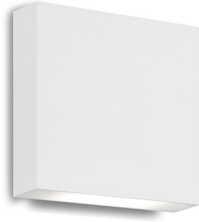

# MICA AT67006

WALL

PROJECT

AT67006-WH  
White

AT67006-BN  
Brushed Nickel

AT67006-BK  
Black

## SPECIFICATION DETAILS

<b>Fixture Dimensions</b>	W6-1/8" x H5-1/2" x E1-5/8"
<b>Light Source</b>	LED with DC Driver
<b>Wattage</b>	8W
<b>Total Lumens</b>	595lm
<b>Delivered Lumens</b>	BK-400lm; BN-496lm; WH-457lm;
<b>Voltage</b>	120V
<b>Color Temperature</b>	3000K
<b>CRI (Ra)</b>	90CRI
<b>Optional Color Temps</b>	2700K - 5000K Available, Minimum Order Quantities Apply
<b>LED Rated Life</b>	50,000 hours
<b>Dimming</b>	100% - 10%, TRIAC or ELV Dimmer (Not Included)
<b>Glass Details</b>	Frosted Glass
<b>ADA Compliant</b>	Yes
<b>Location</b>	Wet
<b>Compliance</b>	ADA
<b>Illumination Direction</b>	Downlight
<b>Mounting Style</b>	All Orientation; Wall;

## DESCRIPTION

This all-terior minimalist sleek cast-aluminum wall sconce is a beautiful addition to any indoor or outdoor application. Finished with a high-end brushed nickel, powder-coated white or black cast-aluminum. Premium frosted optical lenses which emits the light from the fixture evenly against the wall.

## DESCRIPTION

This minimalist sleek cast-aluminum wall sconce is a beautiful addition to any indoor application. Finished with a high-end brushed gold cast-aluminum. Premium frosted optical lenses which emits the light from the fixture evenly against the wall.