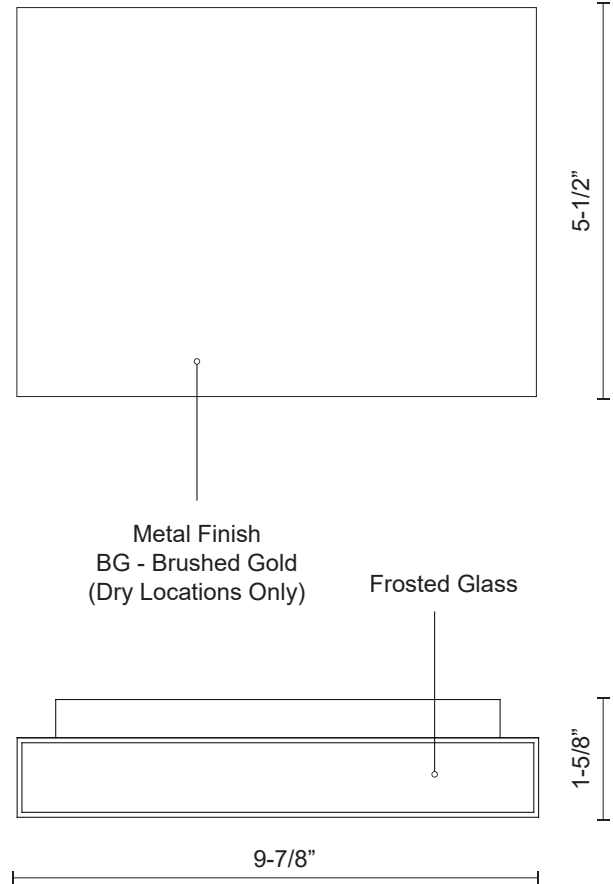

MICA AT6610-BG

WALL

PROJECT

SPECIFICATION DETAILS

Fixture Dimensions	W9-7/8" x H5-1/2" x E1-5/8"
Light Source	LED with DC Driver
Wattage	26W
Total Lumens	1600lm
Delivered Lumens	BG-1305lm
Voltage	120V
Color Temperature	3000K
CRI (Ra)	90CRI
Optional Color Temps	2700K - 5000K Available, Minimum Order Quantities Apply
LED Rated Life	50,000 hours
Dimming	100% - 10%, TRIAC or ELV Dimmer (Not Included)
Glass Details	Frosted Glass
ADA Compliant	Yes
Location	Wet
Compliance	ADA
Illumination Direction	Up and Down
Mounting Style	All Orientation; Wall;

* For custom options, consult factory for details.

* For warranty information, please visit www.kuzcolighting.com/warranty

DESCRIPTION

This minimalist sleek cast-aluminum wall sconce is a beautiful addition to any indoor application. Finished with a high-end brushed gold cast-aluminum. Premium frosted optical lenses which emits the light from the fixture evenly against the wall.

KUZCO

19054 28TH AVENUE
SURREY - BC V3Z 6M3
CANADA

WWW.KUZCOLIGHTING.COM

COMMENT