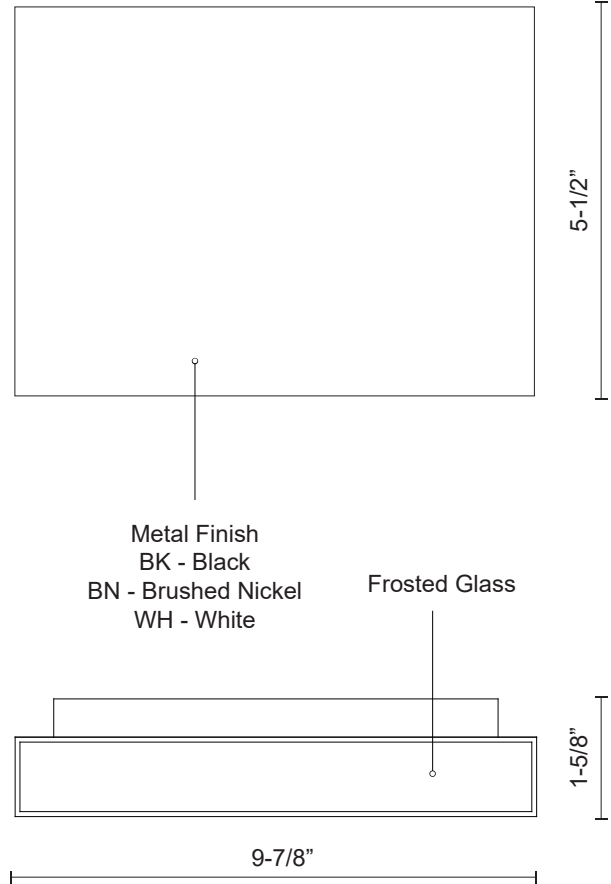

## SPECIFICATION DETAILS

<b>Fixture Dimensions</b>	W9-7/8" x H5-1/2" x E1-5/8"
<b>Light Source</b>	AC LED Module
<b>Wattage</b>	26W
<b>Total Lumens</b>	1600lm
<b>Delivered Lumens</b>	BK-1103lm; BN-770lm*; WH-888lm*;
<b>Voltage</b>	120V
<b>Color Temperature</b>	3000K
<b>CRI (Ra)</b>	90CRI
<b>Optional Color Temps</b>	2700K - 5000K Available, Minimum Order Quantities Apply
<b>LED Rated Life</b>	50,000 hours
<b>Dimming</b>	100% - 10%, ELV Dimmer (Not Included)
<b>Glass Details</b>	Frosted Glass
<b>ADA Compliant</b>	Yes
<b>Location</b>	Wet
<b>Compliance</b>	ADA
<b>Illumination Direction</b>	Up and Down
<b>Mounting Style</b>	All Orientation; Wall;

## DESCRIPTION

This minimalist sleek cast-aluminum wall sconce is a beautiful addition to any indoor or outdoor application. Finished with a high-end brushed nickel or powder-coated white or black cast-aluminum. Premium frosted optical lenses which emits the light from the fixture evenly against the wall.

## SPECIFICATION DETAILS

<b>Fixture Dimensions</b>	W9-7/8" x H5-1/2" x E1-5/8"
<b>Light Source</b>	LED with DC Driver
<b>Wattage</b>	26W
<b>Total Lumens</b>	1600lm
<b>Delivered Lumens</b>	BG-1305lm
<b>Voltage</b>	120V
<b>Color Temperature</b>	3000K
<b>CRI (Ra)</b>	90CRI
<b>Optional Color Temps</b>	2700K - 5000K Available, Minimum Order Quantities Apply
<b>LED Rated Life</b>	50,000 hours
<b>Dimming</b>	100% - 10%, TRIAC or ELV Dimmer (Not Included)
<b>Glass Details</b>	Frosted Glass
<b>ADA Compliant</b>	Yes
<b>Location</b>	Wet
<b>Compliance</b>	ADA
<b>Illumination Direction</b>	Up and Down
<b>Mounting Style</b>	All Orientation; Wall;