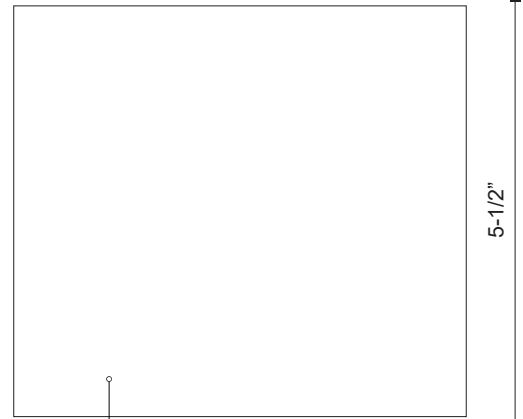

MICA AT6606-BG

WALL

PROJECT

SPECIFICATION DETAILS

Fixture Dimensions	W6-1/8" x H5-1/2" x E1-5/8"
Light Source	LED with DC Driver
Wattage	15W
Total Lumens	1200lm
Delivered Lumens	BG-786lm
Voltage	120V
Color Temperature	3000K
CRI (Ra)	90CRI
Optional Color Temps	2700K - 5000K Available, Minimum Order Quantities Apply
LED Rated Life	50,000 hours
Dimming	100% - 10%, TRIAC or ELV Dimmer (Not Included)
Glass Details	Frosted Glass
ADA Compliant	Yes
Location	Dry
Compliance	ADA
Illumination Direction	Up and Down
Mounting Style	All Orientation; Wall;

* For custom options, consult factory for details.

* For warranty information, please visit www.kuzcolighting.com/warranty

DESCRIPTION

This minimalist sleek cast-aluminum wall sconce is a beautiful addition to any indoor or outdoor application. Finished with a high-end brushed gold cast-aluminum. Premium frosted optical lenses which emits the light from the fixture evenly against the wall.

Metal Finish
BG - Brushed Gold
(Dry Locations Only)

Frosted Glass