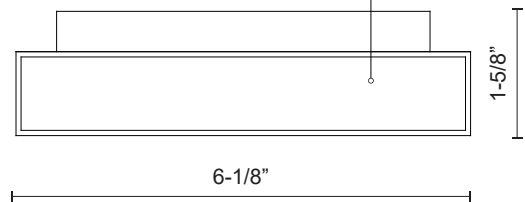

6-1/8"

1-5/8"

COMMENT

KUZCO

19054 28TH AVENUE
SURREY - BC V3Z 6M3
CANADA

WWW.KUZCOLIGHTING.COM