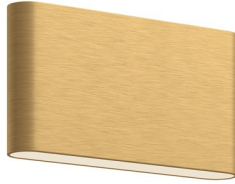

SLATE AT68010

WALL

PROJECT

DESCRIPTION

This minimalist sleek cast-aluminum wall sconce is a beautiful addition to any indoor or outdoor application. Finished with a high-end brushed nickel, powder-coated white or black cast-aluminum, rectangular in size with smooth, sleek, rounded corners. Premium frosted optical lenses, which emits the light from the fixture evenly against the wall.

* For custom options, consult factory for details.

* For warranty information, please visit www.kuzcolighting.com/warranty

Finish
BK - Black
BN - Brushed Nickel
WH - White

KUZCO

19054 28TH AVENUE
SURREY - BC V3Z 6M3
CANADA

WWW.KUZCOLIGHTING.COM

COMMENT

SLATE AT68010-BG

WALL

PROJECT

AT68010-BG
Brushed Gold

SPECIFICATION DETAILS

Fixture Dimensions	W9-7/8" x H5-1/2" x E1-5/8"
Light Source	LED with DC Driver
Wattage	13W
Total Lumens	1190lm
Delivered Lumens	BG-650lm*
Voltage	120V
Color Temperature	3000K
CRI (Ra)	90CRI
Optional Color Temps	2700K - 5000K Available, Minimum Order Quantities Apply
LED Rated Life	50,000 hours
Dimming	100% - 10%, TRIAC or ELV Dimmer (Not Included)
Glass Details	Frosted Glass
ADA Compliant	Yes
Location	Dry
Compliance	ADA
Illumination Direction	Downlight
Mounting Style	All Orientation; Wall;

* For custom options, consult factory for details.

* For warranty information, please visit www.kuzcolighting.com/warranty

DESCRIPTION

This minimalist sleek cast-aluminum wall sconce is a beautiful addition to any indoor application. Finished with a high-end brushed gold cast-aluminum, rectangular in size with smooth, sleek, rounded corners. Premium frosted optical lenses, which emits the light from the fixture evenly against the wall.