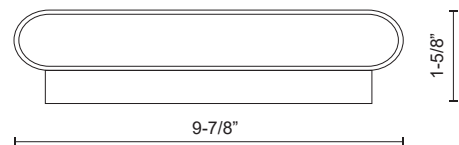

KUZCO

19054 28TH AVENUE
SURREY - BC V3Z 6M3
CANADA

WWW.KUZCOLIGHTING.COM

COMMENT