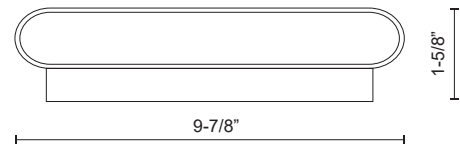

COMMENT

KUZCO

19054 28TH AVENUE
SURREY - BC V3Z 6M3
CANADA

WWW.KUZCOLIGHTING.COM