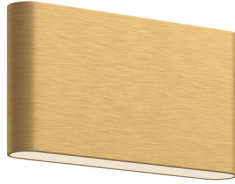

SLATE AT6510-BG

WALL

PROJECT

AT6510-BG
Brushed Gold

SPECIFICATION DETAILS

Fixture Dimensions	W9-7/8" x H5-1/2" x E1-5/8"
Light Source	LED with DC Driver
Wattage	26W
Total Lumens	1600lm
Delivered Lumens	BG-1305lm
Voltage	120V
Color Temperature	3000K
CRI (Ra)	90CRI
Optional Color Temps	2700K - 5000K Available, Minimum Order Quantities Apply
LED Rated Life	50,000 hours
Dimming	100% - 10%, TRIAC or ELV Dimmer (Not Included)
Glass Details	Frosted Glass
ADA Compliant	Yes
Location	Dry
Compliance	ADA
Illumination Direction	Up and Down
Mounting Style	All Orientation; Wall;

* For custom options, consult factory for details.

* For warranty information, please visit www.kuzcolighting.com/warranty

DESCRIPTION

This minimalist sleek cast-aluminum wall sconce is a beautiful addition to any indoor application. Finished with a high-end brushed gold cast aluminum, rectangular in size with smooth, sleek, rounded corners. Premium frosted optical lenses, which emits the light from the fixture evenly against the wall.