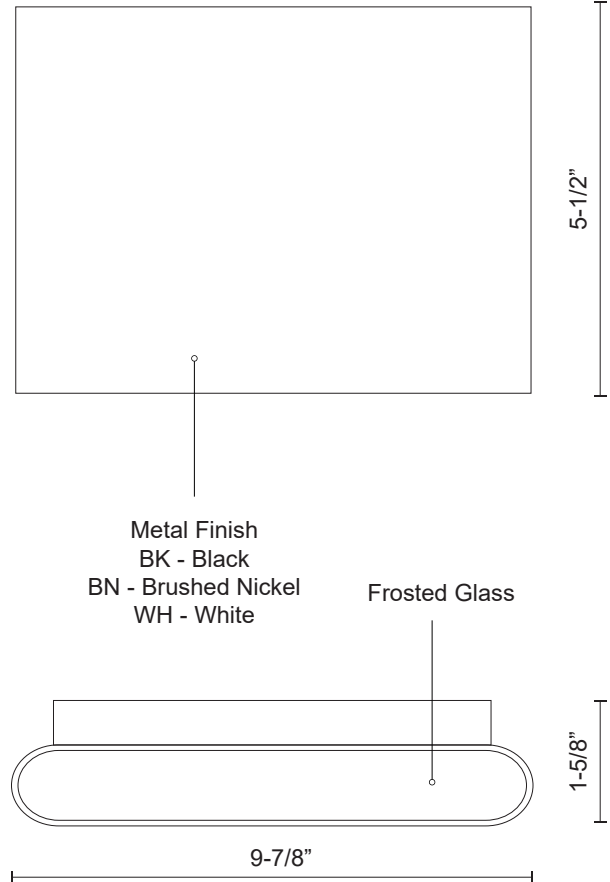

SLATE AT6510

WALL

PROJECT

DESCRIPTION

This minimalist sleek cast-aluminum wall sconce is a beautiful addition to any indoor or outdoor application. Finished with a high-end brushed nickel or powder-coated white or black cast aluminum, rectangular in size with smooth, sleek, rounded corners. Premium frosted optical lenses, which emits the light from the fixture evenly against the wall.

SPECIFICATION DETAILS

Fixture Dimensions	W9-7/8" x H5-1/2" x E1-5/8"
Light Source	AC LED Module
Wattage	26W
Total Lumens	1600lm
Delivered Lumens	BK-1103lm; BN-770lm*; WH-888lm*;
Voltage	120V
Color Temperature	3000K
CRI (Ra)	90CRI
Optional Color Temps	2700K - 5000K Available, Minimum Order Quantities Apply
LED Rated Life	50,000 hours
Dimming	100% - 10%, ELV Dimmer (Not Included)
Glass Details	Frosted Glass
ADA Compliant	Yes
Location	Wet
Compliance	ADA
Illumination Direction	Up and Down
Mounting Style	All Orientation; Wall;

* For custom options, consult factory for details.

* For warranty information, please visit www.kuzcolighting.com/warranty

KUZCO

19054 28TH AVENUE
SURREY - BC V3Z 6M3
CANADA

WWW.KUZCOLIGHTING.COM

COMMENT