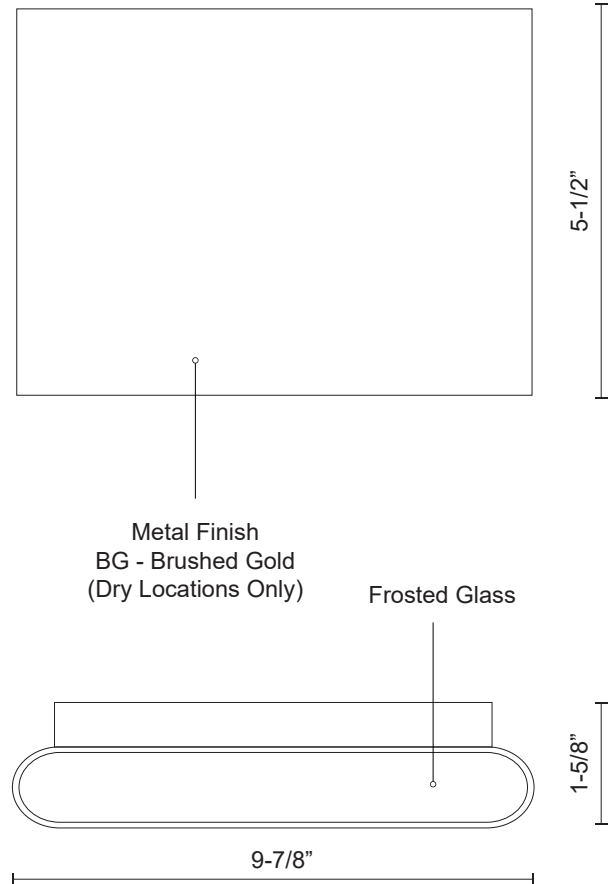

SLATE AT6510

WALL

PROJECT

DESCRIPTION

This minimalist sleek cast-aluminum wall sconce is a beautiful addition to any indoor or outdoor application. Finished with a high-end brushed nickel or powder-coated white or black cast aluminum, rectangular in size with smooth, sleek, rounded corners. Premium frosted optical lenses, which emits the light from the fixture evenly against the wall.

SPECIFICATION DETAILS

Fixture Dimensions	W9-7/8" x H5-1/2" x E1-5/8"
Light Source	AC LED Module
Wattage	26W
Total Lumens	1600lm
Delivered Lumens	BK-1103lm; BN-770lm*; WH-888lm*;
Voltage	120V
Color Temperature	3000K
CRI (Ra)	90CRI
Optional Color Temps	2700K - 5000K Available, Minimum Order Quantities Apply
LED Rated Life	50,000 hours
Dimming	100% - 10%, ELV Dimmer (Not Included)
Glass Details	Frosted Glass
ADA Compliant	Yes
Location	Wet
Compliance	ADA
Illumination Direction	Up and Down
Mounting Style	All Orientation; Wall;

WALL

PROJECT

AT6510-BG
Brushed Gold

SPECIFICATION DETAILS

Fixture Dimensions	W9-7/8" x H5-1/2" x E1-5/8"
Light Source	LED with DC Driver
Wattage	26W
Total Lumens	1600lm
Delivered Lumens	BG-1305lm
Voltage	120V
Color Temperature	3000K
CRI (Ra)	90CRI
Optional Color Temps	2700K - 5000K Available, Minimum Order Quantities Apply
LED Rated Life	50,000 hours
Dimming	100% - 10%, TRIAC or ELV Dimmer (Not Included)
Glass Details	Frosted Glass
ADA Compliant	Yes
Location	Dry
Compliance	ADA
Illumination Direction	Up and Down
Mounting Style	All Orientation; Wall;

* For custom options, consult factory for details.

* For warranty information, please visit www.kuzcolighting.com/warranty

DESCRIPTION

This minimalist sleek cast-aluminum wall sconce is a beautiful addition to any indoor application. Finished with a high-end brushed gold cast aluminum, rectangular in size with smooth, sleek, rounded corners. Premium frosted optical lenses, which emits the light from the fixture evenly against the wall.