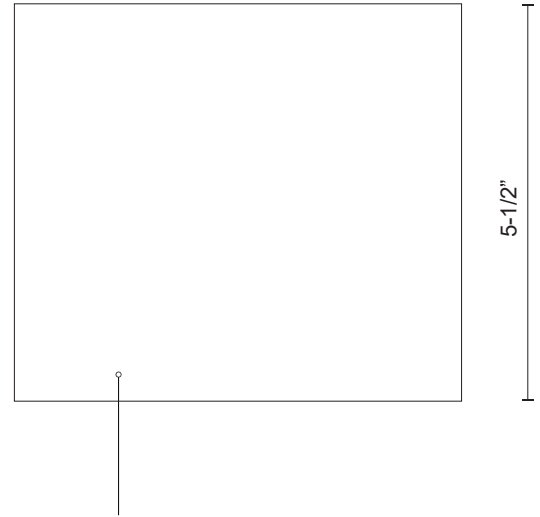

SLATE AT6506-BG

WALL

PROJECT

SPECIFICATION DETAILS

Fixture Dimensions	W6-1/8" x H5-1/2" x E1-5/8"
Light Source	LED with DC Driver
Wattage	15W
Total Lumens	1200lm
Delivered Lumens	BG-786lm
Voltage	120V
Color Temperature	3000K
CRI (Ra)	90CRI
Optional Color Temps	2700K - 5000K Available, Minimum Order Quantities Apply
LED Rated Life	50,000 hours
Dimming	100% - 10%, TRIAC or ELV Dimmer (Not Included)
Glass Details	Frosted Glass
ADA Compliant	Yes
Location	Dry
Compliance	ADA
Illumination Direction	Up and Down
Mounting Style	All Orientation; Wall;

* For custom options, consult factory for details.

* For warranty information, please visit www.kuzcolighting.com/warranty

DESCRIPTION

This minimalist sleek cast-aluminum wall sconce is a beautiful addition to any indoor application. Finished with a high-end brushed gold cast aluminum, rectangular in size with smooth, sleek, rounded corners. Premium frosted optical lenses, which emits the light from the fixture evenly against the wall.

Metal Finish
BG - Brushed Gold
(Dry Locations Only)

Frosted Glass