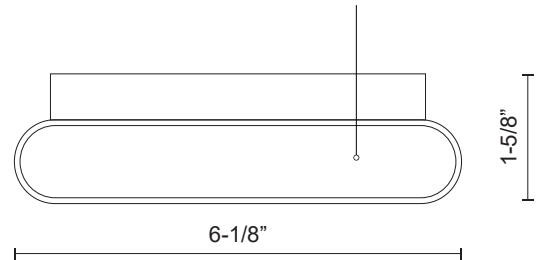

6-1/8"

1-5/8"

COMMENT

KUZCO

19054 28TH AVENUE
SURREY - BC V3Z 6M3
CANADA

WWW.KUZCOLIGHTING.COM