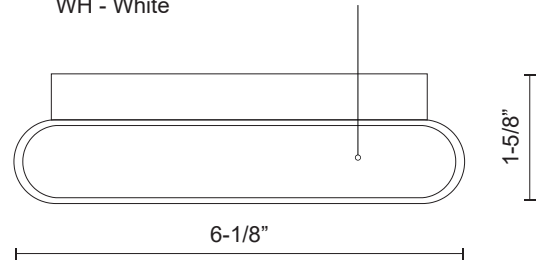

Metal Finish
BK - Black
BN - Brushed Nickel
WH - White

Frosted Glass