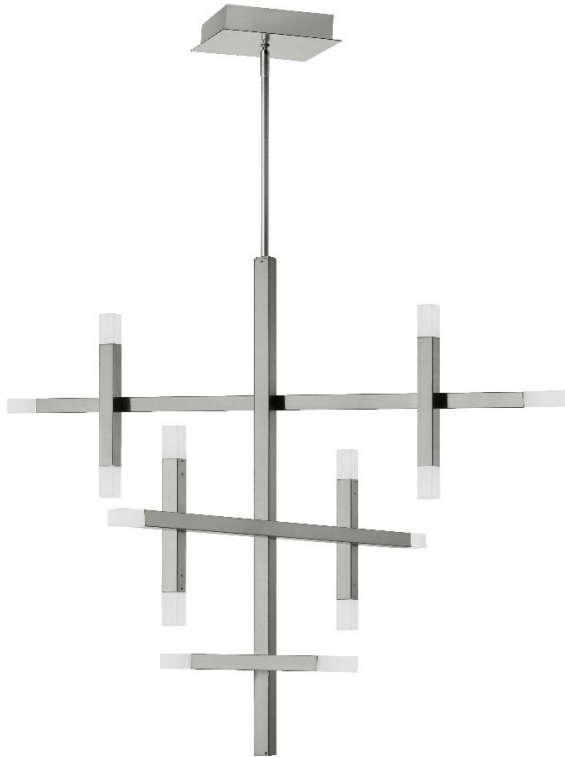

ACS-3656C-PC-FR - 42W Chandelier, PC w/ Frosted Acrylic Diff

42W Chandelier Polished Chrome with Frosted Acrylic Diffuser

Height	31.5	No. of Bulbs	14
Width/Length	35.5	LED Compatible	Integrated LED
Depth	27.5	Total Wattage	42
Weight	8		
Body Material	Metal	Second Material	Acrylic
Finish/Color	Polished Chrome	Second Finish/Color	Frosted
Type of Finish	Electroplated		
Bulb 1 Amount	14	Rated For Voltage	Damp Location 120V
Bulb 1 Base Type	LED		
Bulb 1 Max Watt.	3	Approval	cUL or equivalent
Bulb 1 Included	Yes	Warranty	5 Year Limited
Bulb 1 Lumens	3360	Instal Position	Ceiling
Bulb 1 CRI	90+		

Date:	Notes:
Fixture Type:	
Job Name:	

Lighting • LED • Shades • Custom Designs

TORONTO | BUFFALO | LIGHTFAIR | DALLAS MARKET CENTRE # 4303

 www.dainolite.com
 1-888-564-1262
  dainolite@dainolite.com
 /dainolite
  /dainoliteld
  /dainolite