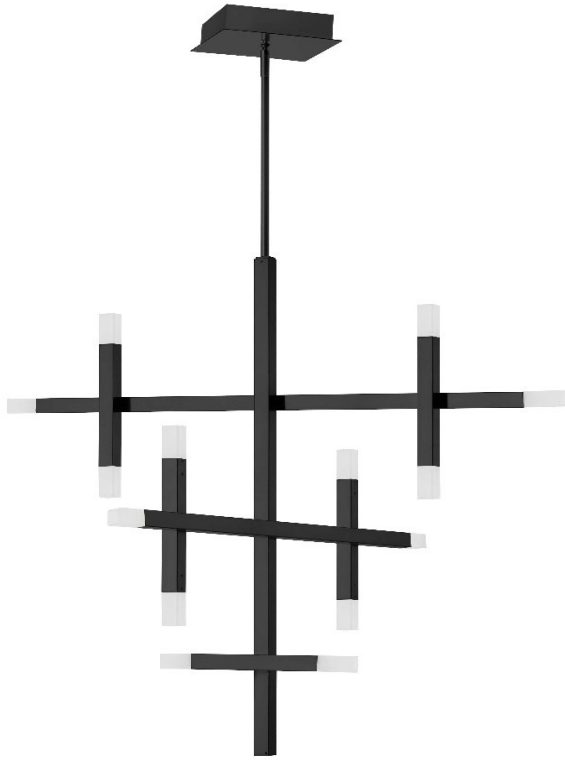

ACS-3656C-MB-FR - 42W Chandelier, MB w/ Frosted Acrylic Diff

42W Chandelier Matte Black with Frosted Acrylic Diffuser

Height	31.5	No. of Bulbs	14
Width/Length	35.5	LED Compatible	Integrated LED
Depth	27.5	Total Wattage	42
Weight	8		
Body Material	Metal	Second Material	Acrylic
Finish/Color	Matte Black	Second Finish/Color	Frosted
Type of Finish	Painted		
Bulb 1 Amount	14	Rated For Voltage	Damp Location 120V
Bulb 1 Base Type	LED		
Bulb 1 Max Watt.	3	Approval	cUL or equivalent
Bulb 1 Included	Yes	Warranty	5 Year Limited
Bulb 1 Lumens	3360	Instal Position	Ceiling
Bulb 1 CRI	90+		

Date:	Notes:
Fixture Type:	
Job Name:	

Lighting • LED • Shades • Custom Designs

TORONTO | BUFFALO | LIGHTFAIR | DALLAS MARKET CENTRE # 4303

 www.dainolite.com
 1-888-564-1262
  dainolite@dainolite.com
 /dainolite
  /dainoliteld
  /dainolite