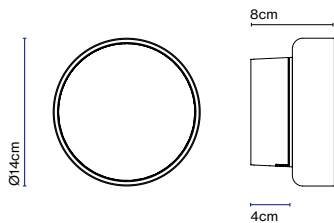

Roc

Joan Gaspar

marset

Roc IP65

Roc IP65

LED COB 8W 230V 2700K
CRI90
Light source - 544lm
(included)

Structure made of lacquered aluminium which supports a textured, pressed glass diffuser.

● Black

dimmable IP65

- [Download](#) Assembly instructions
- [Download](#) Energy label
- [Download](#) 2D
- [Download](#) 3D
- [Download](#) Photometric data

info@marset.com
www.marset.com

Compact indoor and outdoor wall lamp with a pressed glass diffuser. Its undulating shade covers the light, blurring it. It doesn't settle for just providing light, it also manages to create an ambiance.