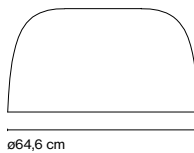

Djembé C 65.35