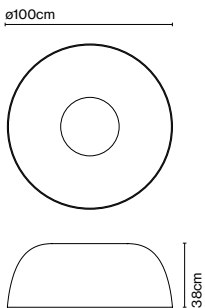

Djembé C 100.38

Djembé C 100.38
LED SMD 35W 1050mA
2700K CRI 90
Light source 4290lm
(included)

* 3000K available upon request

Shade made of bi-injected rotary moulded polyethylene: stone texture on the outer part and smooth satin white on the inner part of the fixture. Diffuser in lacquered grey aluminium.

- White (RAL 1013)
- Grey (RAL 7022)
- Red (RAL 3011)
- Blue sky

dimmable

- [Download](#) Assembly instructions
- [Download](#) Energy label
- [Download](#) 2D
- [Download](#) 3D
- [Download](#) Photometric data

info@marset.com