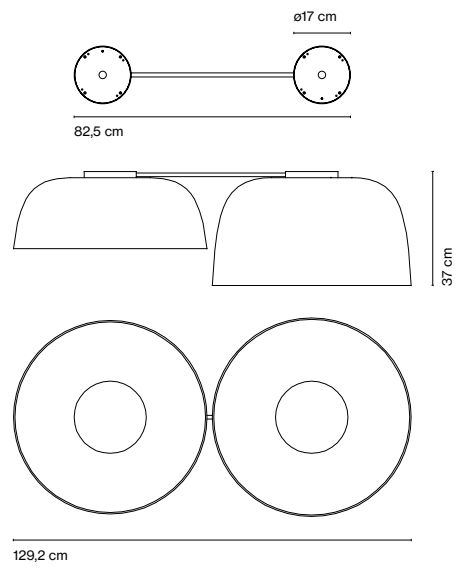

**Accessory
C2 Djembé 65**