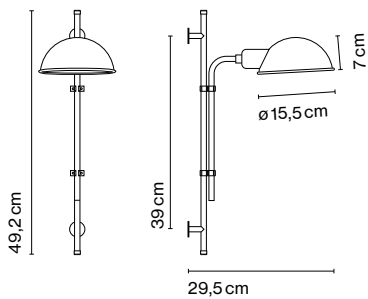

Funiculí **Lluís Porqueras**

marset

Funiculí A

Funiculí A

- ⦿ E14 HSGSP/C/UB 46W
- ⦿ E14 LED 5W

Black fabric electrical cord

Stem and wall clip in lacquered iron. Shade made of lacquered aluminium.

- Moss grey (Ral 7003)
- Off-white (Ral 9001)
- Black (Ral 9005)
- Red (Ral 3024)

- [Download](#) Assembly Instructions
- [Download](#) 2D
- [Download](#) 3D
- [Download](#) Energy label

Range

Watch the video

info@marset.com
www.marset.com

Funiculí is the re-edition of a lamp originally designed in 1979. Lluís Porqueras has always sought an absolute simplicity in his designs, doing away with everything superfluous to leave the essence of the useful, simple object.