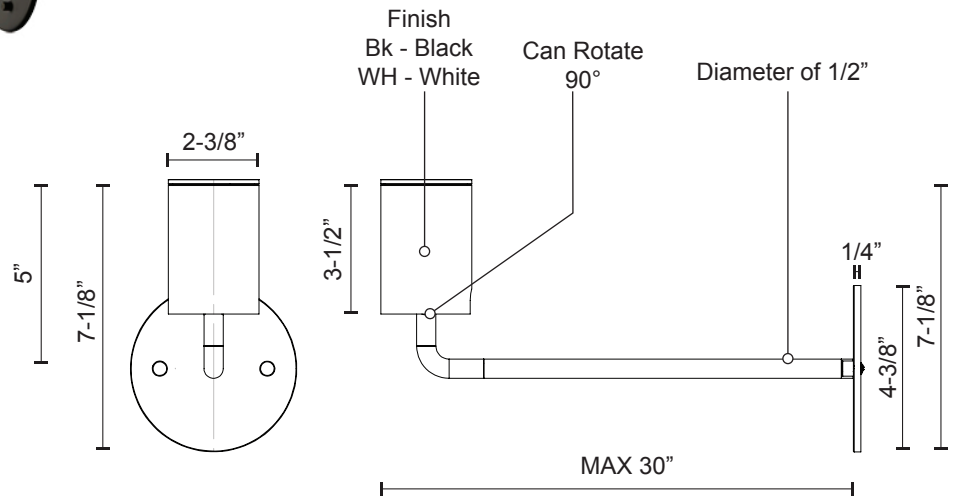

## Wall Sconce

PROJECT					
DATE				TYPE	
<b>Voltage</b>	<b>Watt</b>	<b>LED Lumens</b>	<b>Delivered Lumens</b>	<b>Finish(es)</b>	Color Temp
120V	50W	N/A	N/A	BK - Black	N/A
120V	50W	N/A	N/A	WH -White	CRI(Ra)
					Dimming
					Rated Life
					N/A

\*Preliminary figures

BK - Black

WH - White

### Product Descriptions

Cylindrical lamp head with recessed bulb socket.  
Circular attachment plate with vertical or right-angle stem. Powder-coat finish. Adjustable directional light (90°). Dimmable with TRIAC dimmer (not included).

Canopy dimensions:  
D4-3/8" x H1/4"

Comments: