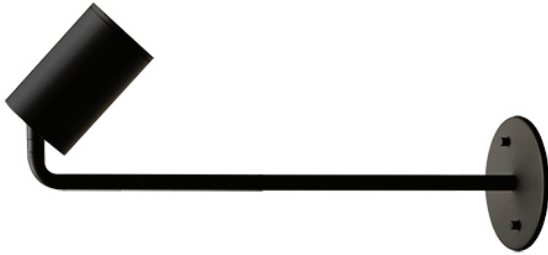

## Wall Sconce

PROJECT					
DATE				TYPE	
<b>Voltage</b>	<b>Watt</b>	<b>LED Lumens</b>	<b>Delivered Lumens</b>	<b>Finish(es)</b>	Color Temp
120V	50W	N/A	N/A	BK - Black	N/A
120V	50W	N/A	N/A	WH -White	CRI(Ra)
					Dimming
					Rated Life
					N/A

\*Preliminary figures

BK - Black

WH - White

### Product Descriptions

Cylindrical lamp head with recessed bulb socket.  
Circular attachment plate with vertical or right-angle stem. Powder-coat finish. Adjustable directional light (90°). Dimmable with TRIAC dimmer (not included).

Canopy dimensions:  
D4-3/8" x H1/4"

Comments: