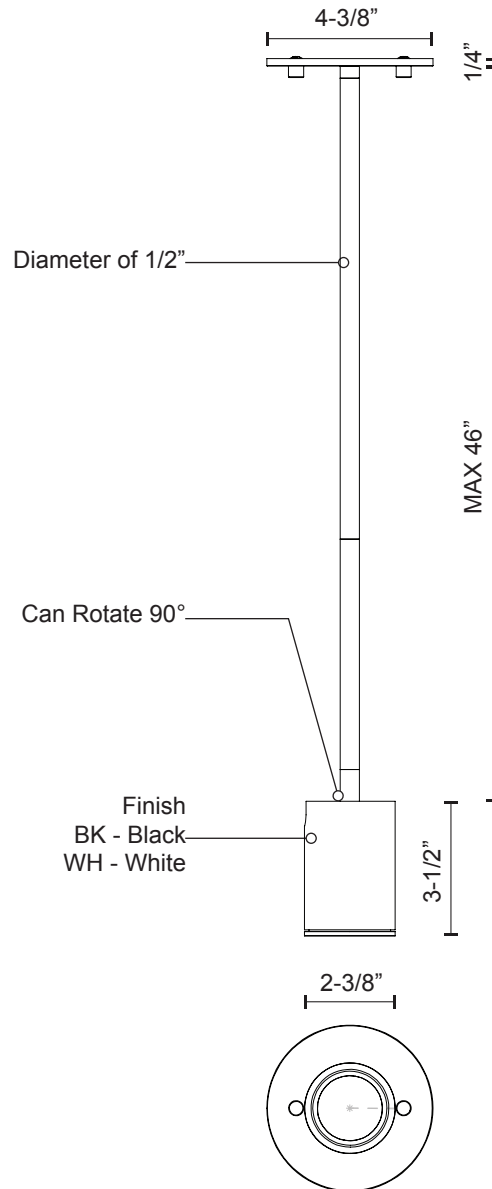

## Semi Flush Mount

BK - Black

WH - White

PROJECT					
DATE				TYPE	
<b>Voltage</b>	<b>Watt</b>	<b>LED Lumens</b>	<b>Delivered Lumens</b>	<b>Finish(es)</b>	<b>Color Temp</b>
120V	50W	N/A	N/A	BK - Black	N/A
120V	50W	N/A	N/A	WH -White	N/A
					<b>CRI(Ra)</b>
					N/A
					<b>Dimming</b>
					N/A
					<b>Rated Life</b>
					N/A

\*Preliminary figures

### Product Descriptions

Cylindrical lamp head with recessed bulb socket.  
Circular attachment plate with vertical or right-angle stem. Powder-coat finish. Adjustable directional light (90°). Dimmable with TRIAC dimmer (not included).

Canopy dimensions:  
D4-3/8" x H1/4"

Comments: