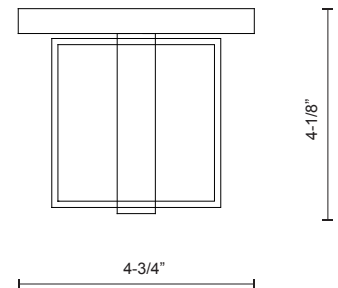

*Subject to testing confirmation