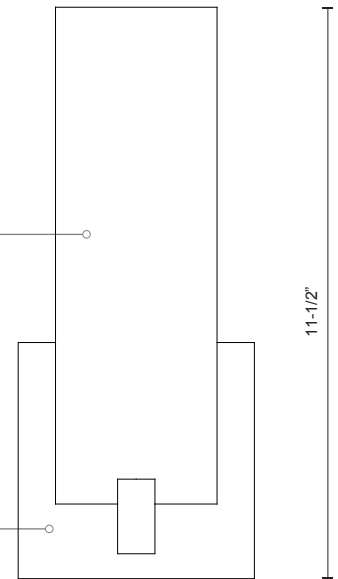

601485-LED

SPECIFICATION SHEET

PROJECT	
DATE	TYPE

Sophisticated LED technology meets indoor ceiling fixture

- Square shaped white opal glass
- Brushed Nickel or Chrome details
- Dimmable with ELV dimmer (Not included)
- 120V

Color Temp 3000K
 CRI (Ra) >80
 Dimming 100% - 10%
 Rated Life 50,000 hours

Voltage	Watt	LED Lumens	Delivered Lumens	Finish(es)
120V	7W	600	500*	BN / CH

601485BN-LED

Cylinder shaped
White Opal Glass

Metal Finish
CH- Chrome
BN- Brushed Nickel