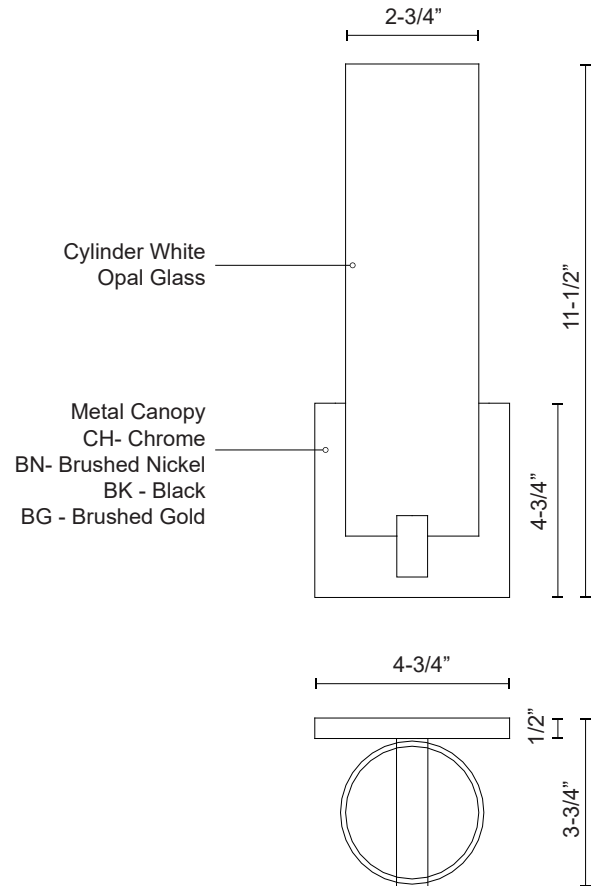

ELIZABETH 601484-LED

WALL

PROJECT

601484BG-LED
Brushed Gold

601484CH-LED
Chrome

601484BN-LED
Brushed Nickel

601484BK-LED
Black

SPECIFICATION DETAILS

Fixture Dimensions	W2-3/4" x H11-1/2" x E3-3/4"
Light Source	AC LED Module
Wattage	11W
Total Lumens	800lm
Delivered Lumens	BN-616lm
Voltage	120V
Color Temperature	3000K
CRI (Ra)	90CRI
Optional Color Temps	2700K - 5000K Available, Minimum Order Quantities Apply
LED Rated Life	50,000 hours
Dimming	100% - 10%, ELV Dimmer (Not Included)
Glass Details	Opal Glass
ADA Compliant	Yes
Location	Dry
Compliance	ADA
Mounting Style	All Orientation; Wall;
CEC Title 24 JA8	Yes, JA8-19
Canopy Dimensions	W4-3/4" x H4-3/4" x E1/2"

* For custom options, consult factory for details.

* For warranty information, please visit www.kuzcolighting.com/warranty

DESCRIPTION

Single lamp LED wall sconce with white opal glass cylinder, metal details in black, brushed gold, brushed nickel or chrome finish and is equipped with our powerful 120V AC LED technology,