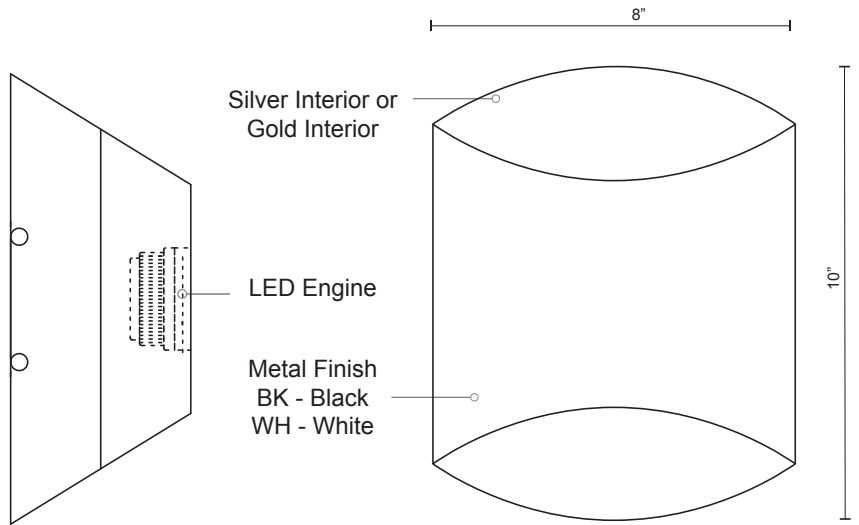

601471-LED

SPECIFICATION SHEET

PROJECT		
DATE		TYPE

Sophisticated LED technology meets indoor wall sconce fixture

- Gold interior with black metal details or silver interior with white metal details
- Dimmable with ELV dimmer (Not included)
- 120V

Color Temp 3000K
 CRI (Ra) >90
 Dimming 100% - 10%
 Rated Life 50,000 hours

Voltage	Watt	LED Lumens	Delivered Lumens	Finish(es)
120V	8W	600lm	153lm	BK -Black
120V	8W	600lm	103lm	WH-White

601471WH-LED

601471BK-LED