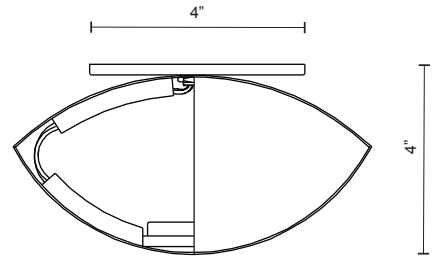

601471-LED

SPECIFICATION SHEET

PROJECT		
DATE		TYPE

Sophisticated LED technology meets indoor wall sconce fixture

- Gold interior with black metal details or silver interior with white metal details
- Dimmable with ELV dimmer (Not included)
- 120V

Color Temp 3000K
CRI (Ra) >90
Dimming 100% - 10%
Rated Life 50,000 hours

Voltage	Watt	LED Lumens	Delivered Lumens	Finish(es)
120V	8W	600lm	153lm	BK -Black
120V	8W	600lm	103lm	WH-White

601471WH-LED