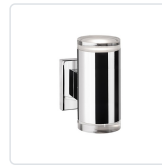

NORFOLK 601432-LED

WALL

PROJECT

601432BG-LED
Brushed Gold

601432BK-LED
Black

601432BN-LED
Brushed Nickel

601432CH-LED
Chrome

SPECIFICATION DETAILS

Fixture Dimensions	W3-1/8" x H8-1/4" x E4"
Light Source	AC LED Module
Wattage	17W
Total Lumens	1200lm
Delivered Lumens	BK-705lm; BN-767lm; CH-868lm;
Voltage	120V
Color Temperature	3000K
CRI (Ra)	90CRI
Optional Color Temps	2700K - 5000K Available, Minimum Order Quantities Apply
LED Rated Life	50,000 hours
Dimming	100% - 10%, ELV Dimmer (Not Included)
Diffuser Details	Frosted acrylic diffuser
Location	Dry
Illumination Direction	Up and Down
Mounting Style	All Orientation; Wall;
Canopy Dimensions	W4-1/2" x H4-1/2" x E5/8"

* For custom options, consult factory for details.

* For warranty information, please visit www.kuzcolighting.com/warranty

DESCRIPTION

LED cylinder shaped up/down wall sconce with clear acrylic discs. Metal details in black, brushed gold, brushed nickel or chrome finish, and is equipped with our powerful 120V AC LED technology,