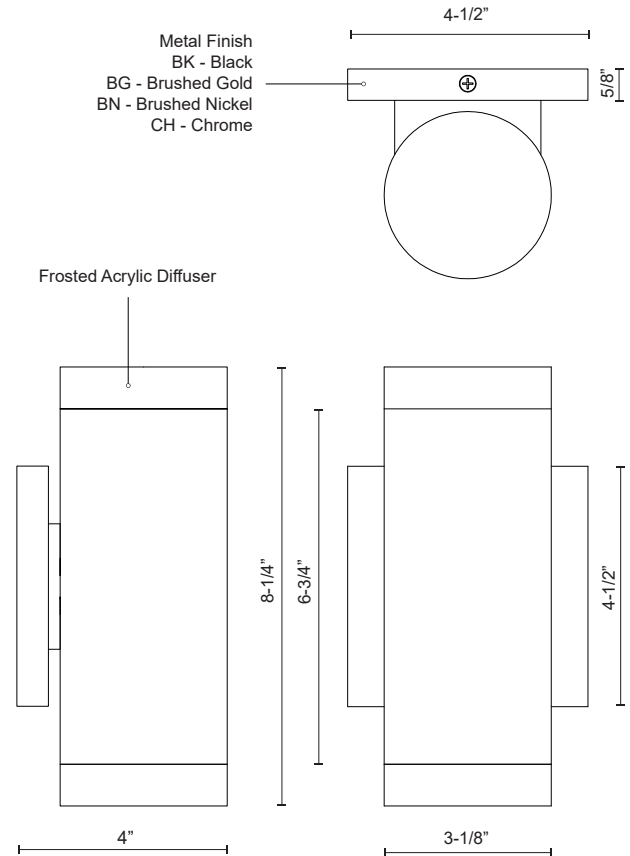

Fixture Dimensions	W3-1/8" x H8-1/4" x E4"
Light Source	AC LED Module
Wattage	17W
Total Lumens	1200lm
Delivered Lumens	BK-705lm; BN-767lm; CH-868lm;
Voltage	120V
Color Temperature	3000K
CRI (Ra)	90CRI
Optional Color Temps	2700K - 5000K Available, Minimum Order Quantities Apply
LED Rated Life	50,000 hours
Dimming	100% - 10%, ELV Dimmer (Not Included)
Diffuser Details	Frosted acrylic diffuser
Location	Dry
Illumination Direction	Up and Down
Mounting Style	All Orientation; Wall;
Canopy Dimensions	W4-1/2" x H4-1/2" x E5/8"

* For custom options, consult factory for details.

* For warranty information, please visit www.kuzcolighting.com/warranty

DESCRIPTION

LED cylinder shaped up/down wall sconce with clear acrylic discs. Metal details in black, brushed gold, brushed nickel or chrome finish, and is equipped with our powerful 120V AC LED technology,