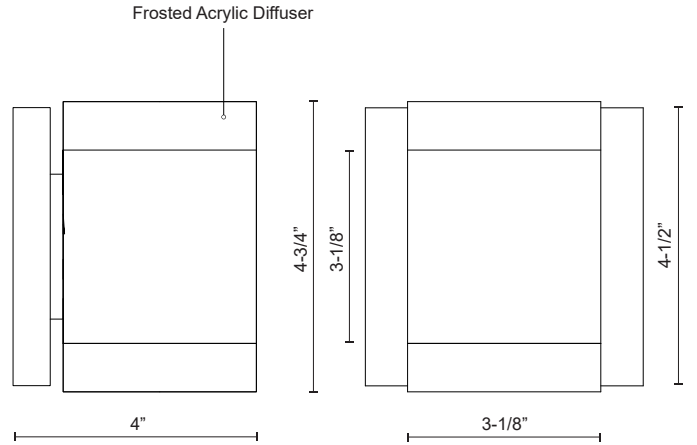

NORFOLK 601431-LED

WALL

PROJECT

DESCRIPTION

LED cylinder shaped updown wall sconce with clear acrylic discs. Metal details in black, brushed gold, brushed nickel or chrome finish, and is equipped with our powerful 120V AC LED technology,

SPECIFICATION DETAILS

Fixture Dimensions	W3-1/8" x H4-3/4" x E4"
Light Source	AC LED Module
Wattage	17W
Total Lumens	1200lm
Delivered Lumens	BK-705lm; BN-767lm; CH-868lm;
Voltage	120V
Color Temperature	3000K
CRI (Ra)	90CRI
Optional Color Temps	2700K - 5000K Available, Minimum Order Quantities Apply
LED Rated Life	50,000 hours
Dimming	100% - 10%, ELV Dimmer (Not Included)
Diffuser Details	Frosted acrylic diffuser
Location	Dry
Illumination Direction	Up and Down
Mounting Style	All Orientation; Wall;
Canopy Dimensions	W4-1/2" x H4-1/2" x E5/8"

* For custom options, consult factory for details.

* For warranty information, please visit www.kuzcolighting.com/warranty

KUZCO

19054 28TH AVENUE
SURREY - BC V3Z 6M3
CANADA

WWW.KUZCOLIGHTING.COM

COMMENT