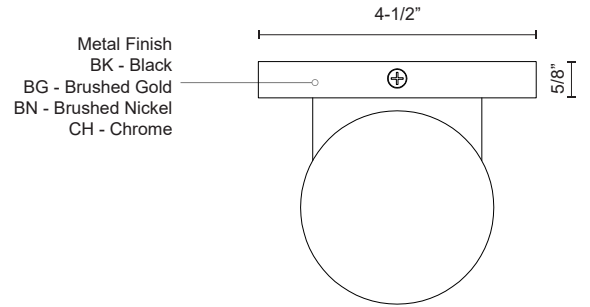

NORFOLK 601431-LED

WALL

PROJECT

DESCRIPTION

LED cylinder shaped updown wall sconce with clear acrylic discs. Metal details in black, brushed gold, brushed nickel or chrome finish, and is equipped with our powerful 120V AC LED technology,

SPECIFICATION DETAILS

Fixture Dimensions	W3-1/8" x H4-3/4" x E4"
Light Source	AC LED Module
Wattage	17W
Total Lumens	1200lm
Delivered Lumens	BK-705lm; BN-767lm; CH-868lm;
Voltage	120V
Color Temperature	3000K
CRI (Ra)	90CRI
Optional Color Temps	2700K - 5000K Available, Minimum Order Quantities Apply
LED Rated Life	50,000 hours
Dimming	100% - 10%, ELV Dimmer (Not Included)
Diffuser Details	Frosted acrylic diffuser
Location	Dry
Illumination Direction	Up and Down
Mounting Style	All Orientation; Wall;
Canopy Dimensions	W4-1/2" x H4-1/2" x E5/8"

* For custom options, consult factory for details.

* For warranty information, please visit www.kuzcolighting.com/warranty

KUZCO

19054 28TH AVENUE
SURREY - BC V3Z 6M3
CANADA

WWW.KUZCOLIGHTING.COM

COMMENT