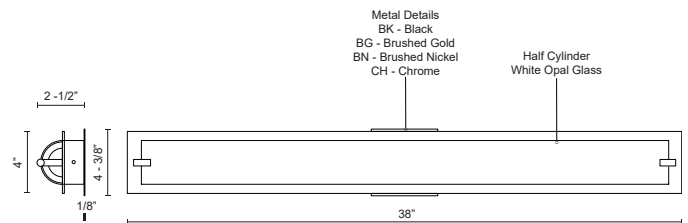

LIGHTHOUSE 601002-LED

VANITY

PROJECT

DESCRIPTION

Single lamp vanity with white opal glass cylinder and frosted side covers, metal details available in black, brushed gold, brushed nickel or chrome finish. Equipped with our powerful 120V AC LED technology. Available in three different sizes see series for full details.

SPECIFICATION DETAILS

Fixture Dimensions	W38" x H4" x E2-1/2"
Light Source	AC LED Module
Wattage	45W
Total Lumens	3600lm
Delivered Lumens	BN-2610lm; CH-2256lm;
Voltage	120V
Color Temperature	3000K
CRI (Ra)	90CRI
Optional Color Temps	2700K - 5000K Available, Minimum Order Quantities Apply
LED Rated Life	50,000 hours
Dimming	100% - 10%, ELV Dimmer (Not Included)
Glass Details	Opal Glass
ADA Compliant	Yes
Location	Damp
Compliance	ADA
Mounting Style	All Orientation; Wall;
Canopy Dimensions	W4-3/8" x H4-3/8" x E1/8"

* For custom options, consult factory for details.

* For warranty information, please visit www.kuzcolighting.com/warranty

KUZCO

19054 28TH AVENUE
SURREY - BC V3Z 6M3
CANADA

WWW.KUZCOLIGHTING.COM

COMMENT