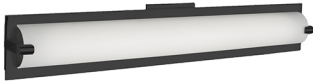

## DESCRIPTION

Single lamp vanity with white opal glass cylinder and frosted side covers, metal details available in black, brushed gold, brushed nickel or chrome finish. Equipped with our powerful 120V AC LED technology. Available in three different sizes see series for full details.

## SPECIFICATION DETAILS

<b>Fixture Dimensions</b>	W26" x H4" x E2-1/2"
<b>Light Source</b>	AC LED Module
<b>Wattage</b>	31W
<b>Total Lumens</b>	2400lm
<b>Delivered Lumens</b>	BN-1740lm; CH-1504lm;
<b>Voltage</b>	120V
<b>Color Temperature</b>	3000K
<b>CRI (Ra)</b>	90CRI
<b>Optional Color Temps</b>	2700K - 5000K Available, Minimum Order Quantities Apply
<b>LED Rated Life</b>	50,000 hours
<b>Dimming</b>	100% - 10%, ELV Dimmer (Not Included)
<b>Glass Details</b>	Opal Glass
<b>ADA Compliant</b>	Yes
<b>Location</b>	Damp
<b>Compliance</b>	Energy Star; T24-JA8; ADA;
<b>Mounting Style</b>	All Orientation; Wall;
<b>CEC Title 24 JA8</b>	Yes, JA8-19
<b>Energy Star Certified</b>	Energy Star Compliant - BK, BN, CH
<b>Canopy Dimensions</b>	W4-3/8" x H4-3/8" x E1/8"