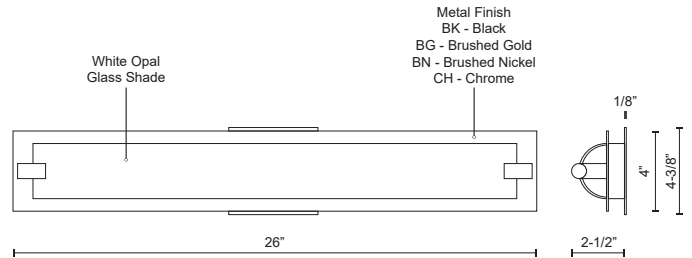

LIGHTHOUSE 601001-LED

VANITY

PROJECT

DESCRIPTION

Single lamp vanity with white opal glass cylinder and frosted side covers, metal details available in black, brushed gold, brushed nickel or chrome finish. Equipped with our powerful 120V AC LED technology. Available in three different sizes see series for full details.

SPECIFICATION DETAILS

Fixture Dimensions	W26" x H4" x E2-1/2"
Light Source	AC LED Module
Wattage	31W
Total Lumens	2400lm
Delivered Lumens	BN-1740lm; CH-1504lm;
Voltage	120V
Color Temperature	3000K
CRI (Ra)	90CRI
Optional Color Temps	2700K - 5000K Available, Minimum Order Quantities Apply
LED Rated Life	50,000 hours
Dimming	100% - 10%, ELV Dimmer (Not Included)
Glass Details	Opal Glass
ADA Compliant	Yes
Location	Damp
Compliance	Energy Star; T24-JA8; ADA;
Mounting Style	All Orientation; Wall;
CEC Title 24 JA8	Yes, JA8-19
Energy Star Certified	Energy Star Compliant - BK, BN, CH
Canopy Dimensions	W4-3/8" x H4-3/8" x E1/8"

* For custom options, consult factory for details.

* For warranty information, please visit www.kuzcolighting.com/warranty

KUZCO

19054 28TH AVENUE
SURREY - BC V3Z 6M3
CANADA

WWW.KUZCOLIGHTING.COM

COMMENT