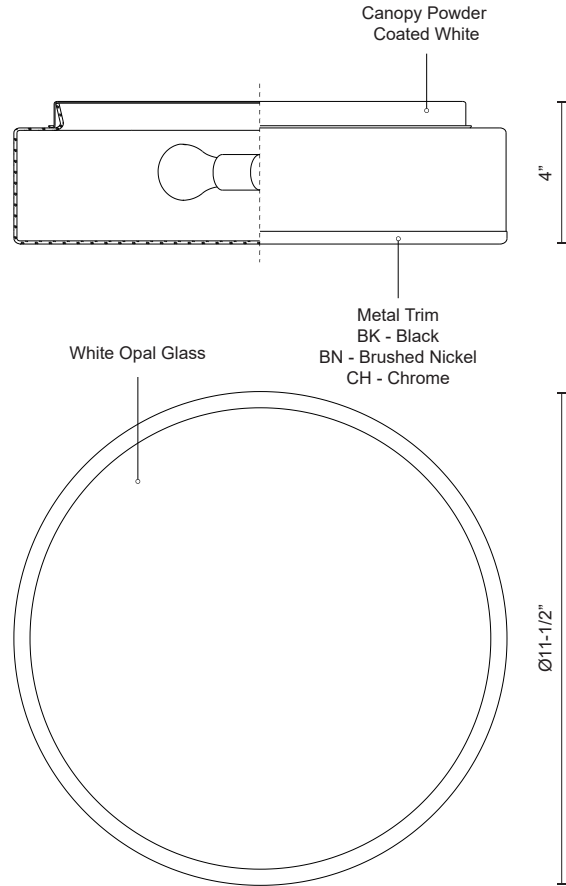

CHARLIE
599002
FLUSH MOUNT

PROJECT

DESCRIPTION

Two lamp flush mount ceiling fixture with white round opal glass and your choice of brushed nickel, black or chrome metal finished trim.

SPECIFICATION DETAILS

Fixture Dimensions	D11-1/2" x H4"
Lamp Type	Incandescent, A15, Medium Base
Wattage	2 x 40W
Voltage	120V
Glass Details	Opal Glass
Location	Dry
Bulbs Included	No

* For custom options, consult factory for details.

* For warranty information, please visit www.kuzcolighting.com/warranty

KUZCO

19054 28TH AVENUE
SURREY - BC V3Z 6M3
CANADA

WWW.KUZCOLIGHTING.COM

COMMENT