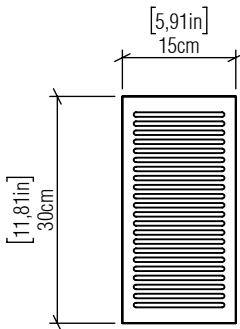

580  
LED-UL

Project name:  
Date: Specifier:  
Line: Clean  
Family: Wall  
Description: Clean Accord Wall Lamp 580

Material: Natural Wood Veneer MDF and Acrylic  
Weight:

Integrated LED Module 1 unit Driver housed in the junction box  
Dimmable, 0-10V & TRIAC/ELV

Color Temperature: 2700K, 3000K, 3500K or 4000K  
CRI: 90  
Luminous Flux: 1000lm  
Delivered Lumens: 500lm  
Total Power: 8,2W

Input Voltage: 110V - 277V  
Input Frequency: 60 Hz  
Isolation: Class II