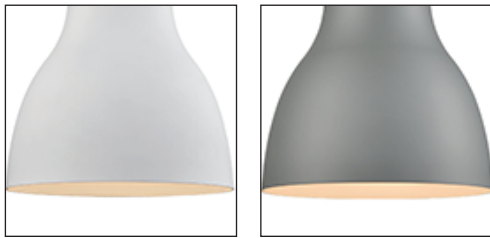

494213

Specification Sheet

Pendant

BK - Black

PROJECT						
DATE		TYPE				
Voltage	Watt	LED Lumens	Delivered Lumens	Finish(es)	Color Temp	N/A
120V	1 x 60W*	N/A	N/A	BK - Black	CRI(Ra)	N/A
120V	1 x 60W*	N/A	N/A	GY - Gray	Dimming	N/A
120V	1 x 60W*	N/A	N/A	WH - White	Rated Life	N/A

*Preliminary figures

WH - White

GY - Gray

Product Descriptions

Single lamp pendant with tapered aluminum shade showcasing powder-coated finishes. Exterior shade colors are either black, gray or white with matte white interior. Suspended by cloth cable to a maximum 120" length. Available in 3 sizes.

Product Details

UL Listed.

5-years warranty.

Complete warranty terms located at:

www.kuzcolighting.com/warranty

Lamp type incandescent with E26 medium base bulb (bulb not included).

Canopy dimensions:

D: 4"; H: 1/4"