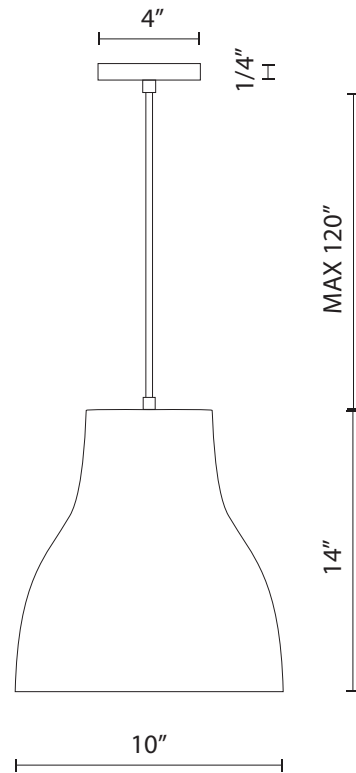

494213

Specification Sheet

Pendant

BK - Black

PROJECT						
DATE		TYPE				
Voltage	Watt	LED Lumens	Delivered Lumens	Finish(es)	Color Temp	N/A
120V	1 x 60W*	N/A	N/A	BK - Black	CRI(Ra)	N/A
120V	1 x 60W*	N/A	N/A	GY - Gray	Dimming	N/A
120V	1 x 60W*	N/A	N/A	WH - White	Rated Life	N/A

*Preliminary figures

WH - White

GY - Gray

Product Descriptions

Single lamp pendant with tapered aluminum shade showcasing powder-coated finishes. Exterior shade colors are either black, gray or white with matte white interior. Suspended by cloth cable to a maximum 120" length. Available in 3 sizes.

Product Details

UL Listed.

5-years warranty.

Complete warranty terms located at:

www.kuzcolighting.com/warranty

Lamp type incandescent with E26 medium base bulb (bulb not included).

Canopy dimensions:

D: 4"; H: 1/4"