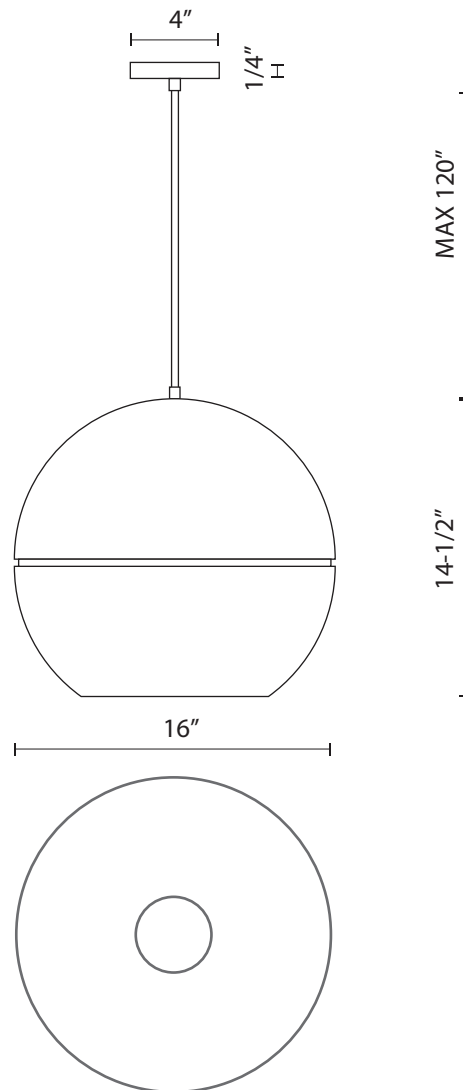

494016

Specification Sheet

Pendant

BK - Black

GY - Gray

WH - White

PROJECT					
DATE				TYPE	
Voltage	Watt	LED Lumens	Delivered Lumens	Finish(es)	Color Temp
120V	1 x 60W*	N/A	N/A	BK - Black	N/A
120V	1 x 60W*	N/A	N/A	WH - White	N/A
120V	1 x 60W*	N/A	N/A	GY - Gray	N/A
					CRI(Ra)
					N/A
					Dimming
					N/A
					Rated Life
					N/A

*Preliminary figures

Product Descriptions

Single lamp pendant with split spherical aluminum shade showcasing powder-coated finishes against a matte white interior. Exterior shade colors are gray, white or blue. Suspended by cloth cable to a maximum 120" length. Available in two sizes.

Product Details

UL Listed.

5-years warranty.

Complete warranty terms located at:

www.kuzcolighting.com/warranty

Lamp type incandescent with E26 medium base bulb (bulb not included).

Canopy dimensions:
D: 4"; H: 1/4"