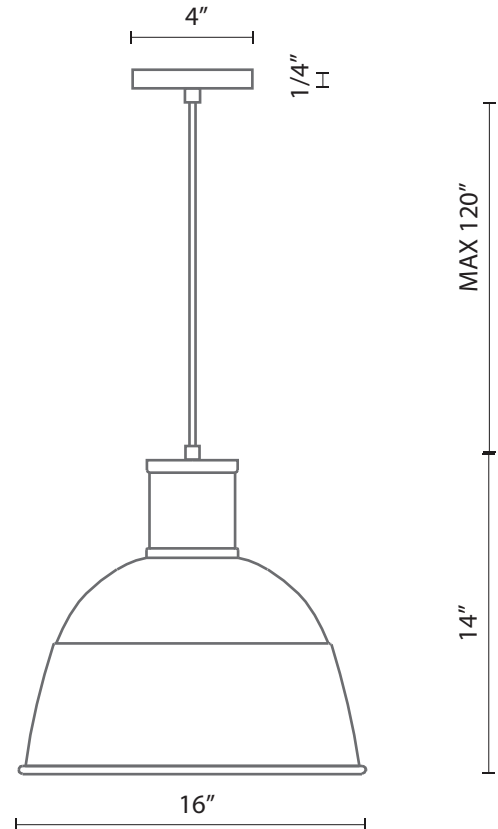

493516

Specification Sheet

Pendant

Black

White

Indigo Blue

PROJECT					
DATE				TYPE	
Voltage	Watt	LED Lumens	Delivered Lumens	Finish(es)	Color Temp
120V	1 x 60W*	N/A	N/A	BK - Black	N/A
120V	1 x 60W*	N/A	N/A	IB - Indigo Blue	N/A
120V	1 x 60W*	N/A	N/A	WH - White	N/A
					CRI(Ra)
					N/A
					Dimming
					N/A
					Rated Life
					N/A

*Preliminary figures

Product Descriptions

Single lamp pendant with aluminum dome shade showcasing powder-coated finishes. Exterior shade colors are black, white or blue with matte white interior. Suspended by cloth cable to a maximum 120" length. Available in 3 sizes.

Product Details

UL Listed.

5-years warranty.

Complete warranty terms located at:

www.kuzcolighting.com/warranty

Lamp type incandescent with E26 medium base bulb (bulb not included).

Canopy dimensions:

D: 4"; H: 1/4"