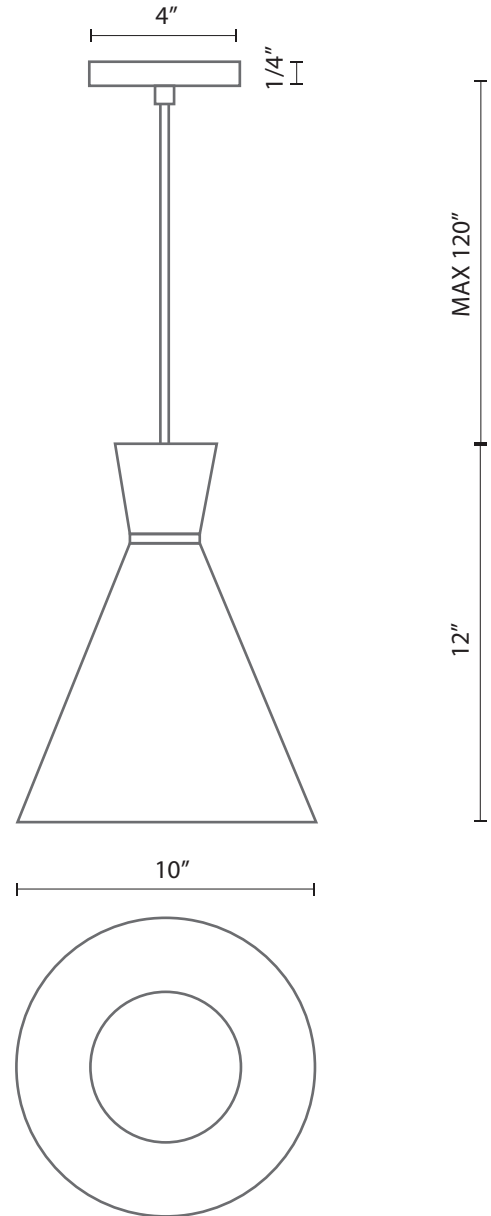

## Pendant

Black with Gold

White with Gold

PROJECT						
DATE					TYPE	
<b>Voltage</b>	<b>Watt</b>	<b>LED Lumens</b>	<b>Delivered Lumens</b>	<b>Finish(es)</b>	<b>Color Temp</b>	<b>N/A</b>
120V	1 x 60W*	N/A	N/A	BK/GD - Black with Gold	<b>CRI(Ra)</b>	<b>N/A</b>
120V	1 x 60W*	N/A	N/A	WH/GD - White with Gold	<b>Dimming</b>	<b>N/A</b>
					<b>Rated Life</b>	<b>N/A</b>

\*Preliminary figures

### Product Descriptions

Single lamp pendant with conical aluminum shade with fine powder-coated finishes and anodized gold ring detail. Exterior shade colors are white or black with matte white interior. Suspended by cloth cable to a maximum 120" length. Available in 3 sizes.

Canopy dimensions:  
D: 4"; H: 1/4"

Comments: