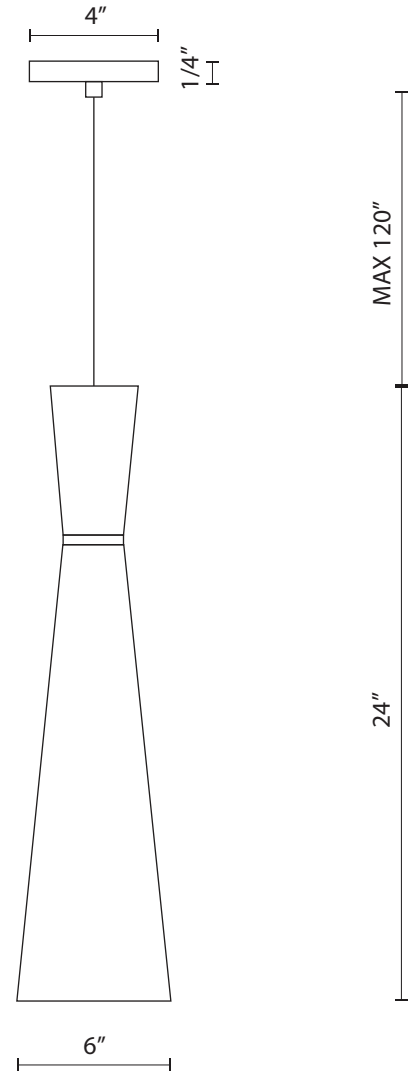

493206

Specification Sheet

Pendant

Product Descriptions

Single lamp pendant with conical aluminum shade with fine powder-coated finishes and anodized gold ring detail. Exterior shade colors are white or black with matte white interior. Suspended by cloth cable to a maximum 120" length. Available in 3 sizes.

Product Details

UL Listed.

5-years warranty.

Complete warranty terms located at:

www.kuzcolighting.com/warranty

Lamp type incandescent with E26 medium base bulb (bulb not included).

Canopy dimensions:

D: 4"; H: 1/4"

PROJECT						
DATE					TYPE	
Voltage	Watt	LED Lumens	Delivered Lumens	Finish(es)	Color Temp	N/A
120V	1 x 60W*	N/A	N/A	BK/GD - Black with Gold	CRI(Ra)	N/A
120V	1 x 60W*	N/A	N/A	WH/GD - White with Gold	Dimming	N/A
					Rated Life	N/A

*Preliminary figures

Comments: