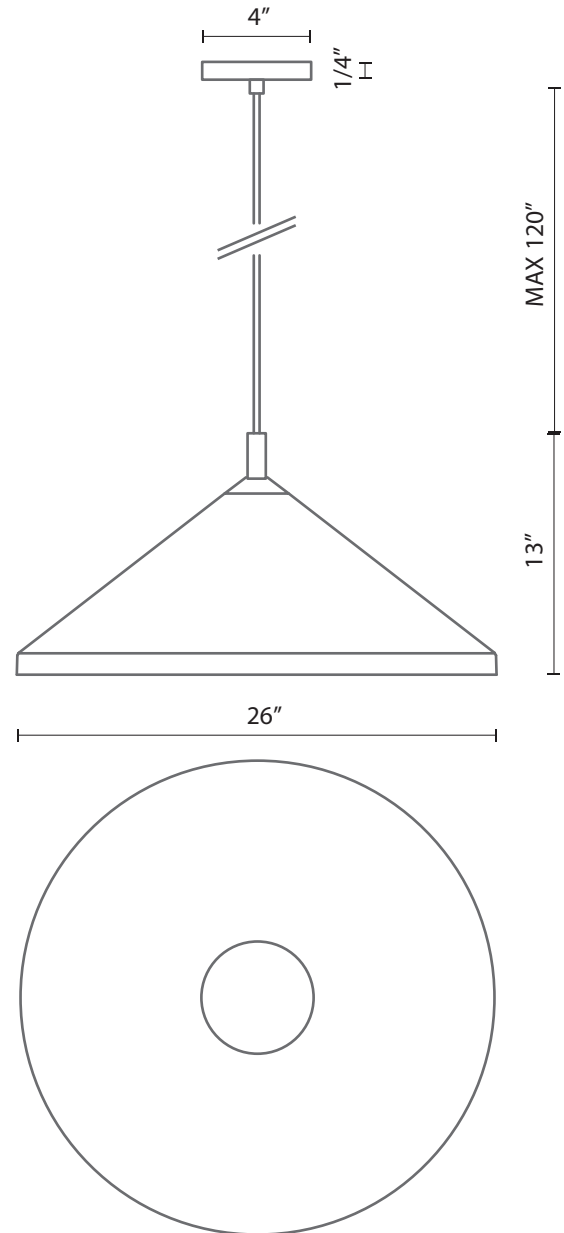

493126

Specification Sheet

Pendant

Product Descriptions

Single lamp pendant with conical aluminum shade with fine powder-coated or plated finishes with contrasting finial. Exterior shade colors are black or white with gold detail or brushed nickel with black detail. Suspended by cloth cable to a maximum 120" length. Available in 2 sizes.

Product Details

UL Listed.

5-years warranty.

Complete warranty terms located at:

www.kuzcolighting.com/warranty

Lamp type incandescent with E26 medium base bulb (bulb not included).

Canopy dimensions:
D: 4"; H: 1/4"

PROJECT						
DATE				TYPE		
Voltage	Watt	LED Lumens	Delivered Lumens	Finish(es)	Color Temp	N/A
120V	1 x 60W*	N/A	N/A	BK/GD - Black with Gold	CRI(Ra)	N/A
120V	1 x 60W*	N/A	N/A	BN/BK - Brushed Nickel/Black	Dimming	N/A
120V	1 x 60W*	N/A	N/A	WH/GD - White with Gold	Rated Life	N/A

*Preliminary figures

Comments: