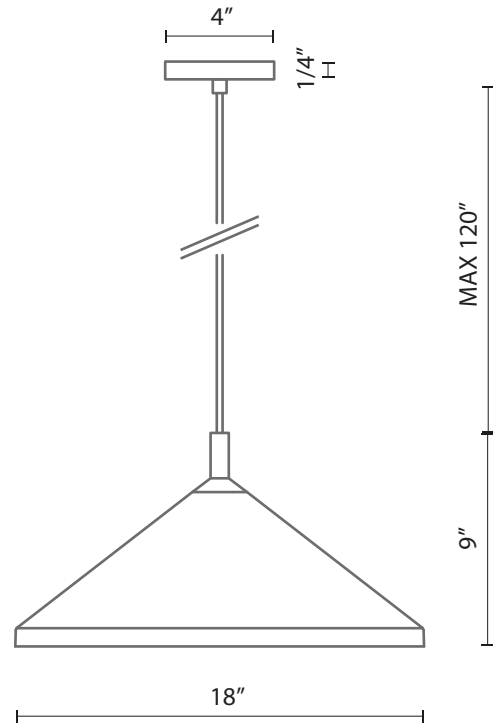

493118

Specification Sheet

Pendant

Product Descriptions

Single lamp pendant with conical aluminum shade with fine powder-coated or plated finishes with contrasting finial. Exterior shade colors are black or white with gold detail or brushed nickel with black detail. Suspended by cloth cable to a maximum 120" length. Available in 2 sizes.

Product Details

UL Listed.

5-years warranty.

Complete warranty terms located at:

www.kuzcolighting.com/warranty

Lamp type incandescent with E26 medium base bulb (bulb not included).

Canopy dimensions:

D: 4"; H: 1/4"

PROJECT							
DATE				TYPE			
Voltage	Watt	LED Lumens	Delivered Lumens	Finish(es)		Color Temp	N/A
120V	1 x 60W*	N/A	N/A	BK/GD - Black with Gold		CRI(Ra)	N/A
120V	1 x 60W*	N/A	N/A	BN/BK - Brushed Nickel/Black		Dimming	N/A
120V	1 x 60W*	N/A	N/A	WH/GD - White with Gold		Rated Life	N/A

*Preliminary figures

Comments: