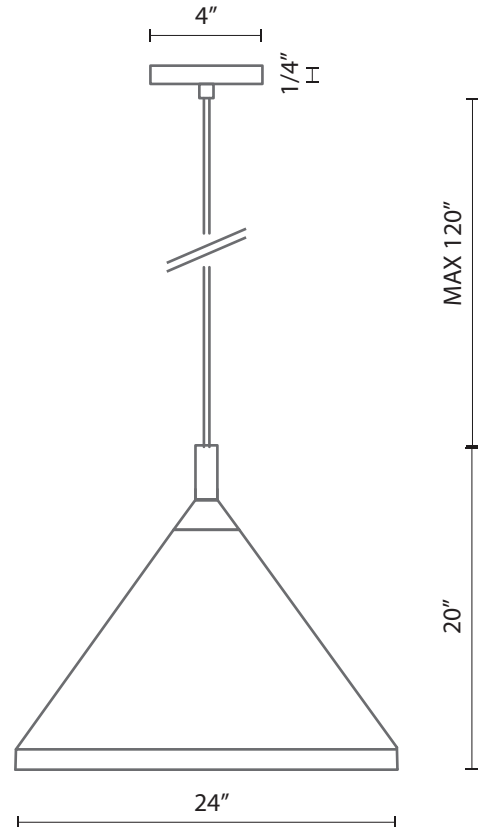

492824

Specification Sheet

Pendant

Black with Gold

White with Gold

Brushed Nickel with Black

PROJECT						
DATE				TYPE		
Voltage	Watt	LED Lumens	Delivered Lumens	Finish(es)	Color Temp	N/A
120V	1 x 60W*	N/A	N/A	BK/GD - Black with Gold	CRI(Ra)	N/A
120V	1 x 60W*	N/A	N/A	BN/BK - Brushed Nickel/Black	Dimming	N/A
120V	1 x 60W*	N/A	N/A	WH/GD - White with Gold	Rated Life	N/A

*Preliminary figures

Product Descriptions

Single lamp pendant with conical aluminum shade with fine powder-coated or plated finishes with contrasting finial. Exterior shade colors are black or white with gold detail or brushed nickel with black detail. Suspended by cloth cable to a maximum 120" length. Available in 2 sizes.

Product Details

UL Listed.

5-years warranty.

Complete warranty terms located at:

www.kuzcolighting.com/warranty

Lamp type incandescent with E26 medium base bulb (bulb not included).

Canopy dimensions:

D: 4"; H: 1/4"