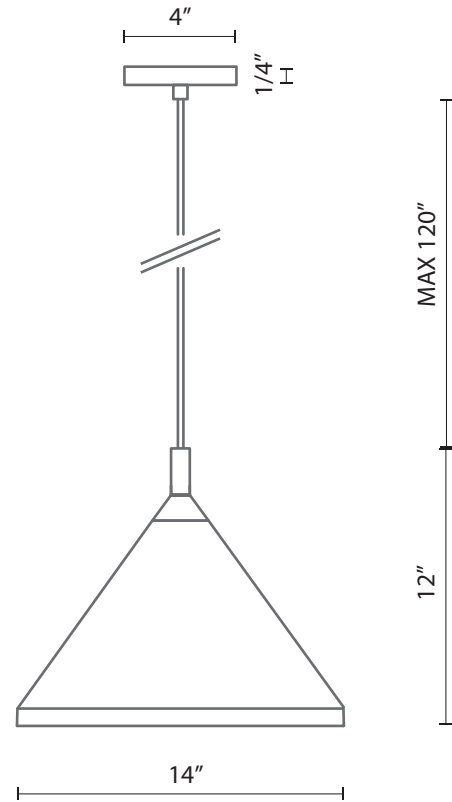

492814

Specification Sheet

Pendant

Black with Gold

White with Gold

Brushed Nickel with Black

PROJECT						
DATE				TYPE		
Voltage	Watt	LED Lumens	Delivered Lumens	Finish(es)	Color Temp	
120V	1 x 60W*	N/A	N/A	BK/GD - Black with Gold	N/A	
120V	1 x 60W*	N/A	N/A	BN/BK - Brushed Nickel/Black	N/A	
120V	1 x 60W*	N/A	N/A	WH/GD - White with Gold	N/A	
					CRI(Ra)	N/A
					Dimming	N/A
					Rated Life	N/A

*Preliminary figures

Product Descriptions

Single lamp pendant with conical aluminum shade with fine powder-coated or plated finishes with contrasting finial. Exterior shade colors are black or white with gold detail or brushed nickel with black detail. Suspended by cloth cable to a maximum 120" length. Available in 2 sizes.

Product Details

UL Listed.

5-years warranty.

Complete warranty terms located at:

www.kuzcolighting.com/warranty

Lamp type incandescent with E26 medium base bulb (bulb not included).

Canopy dimensions:

D: 4"; H: 1/4"