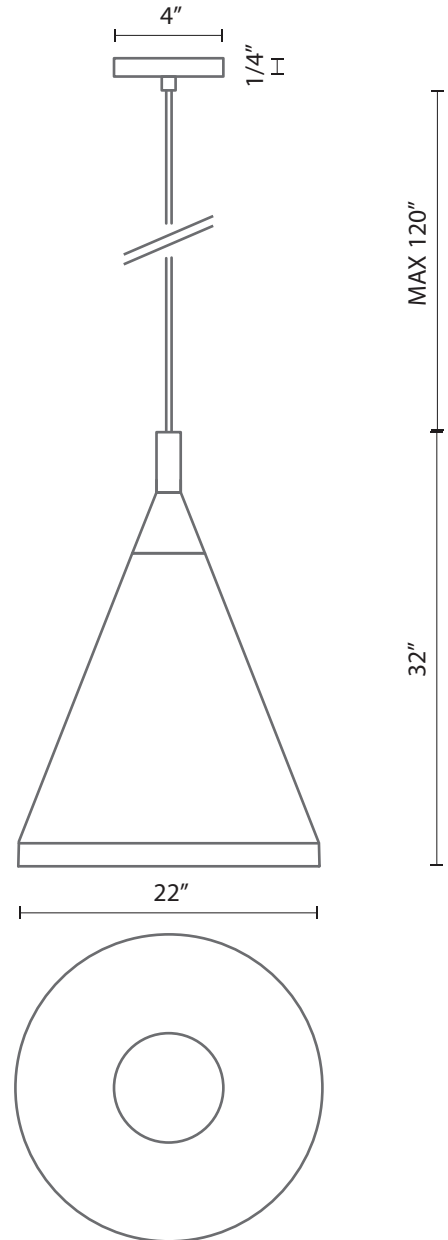

492722

Specification Sheet

Pendant

Black with Gold

White with Gold

Brushed Nickel with Black

PROJECT							
DATE				TYPE			
Voltage	Watt	LED Lumens	Delivered Lumens	Finish(es)		Color Temp	N/A
120V	1 x 60W*	N/A	N/A	BK/GD - Black with Gold		CRI(Ra)	N/A
120V	1 x 60W*	N/A	N/A	BN/BK - Brushed Nickel/Black		Dimming	N/A
120V	1 x 60W*	N/A	N/A	WH/GD - White with Gold		Rated Life	N/A

*Preliminary figures

Product Descriptions

Single lamp pendant with conical aluminum shade with fine powder-coated or plated finishes with contrasting finial. Exterior shade colors are black or white with gold detail or brushed nickel with black detail. Suspended by cloth cable to a maximum 120" length. Available in 3 sizes.

Product Details

UL Listed.

5-years warranty.

Complete warranty terms located at:

www.kuzcolighting.com/warranty

Lamp type incandescent with E26 medium base bulb (bulb not included).

Canopy dimensions:

D: 4"; H: 1/4"