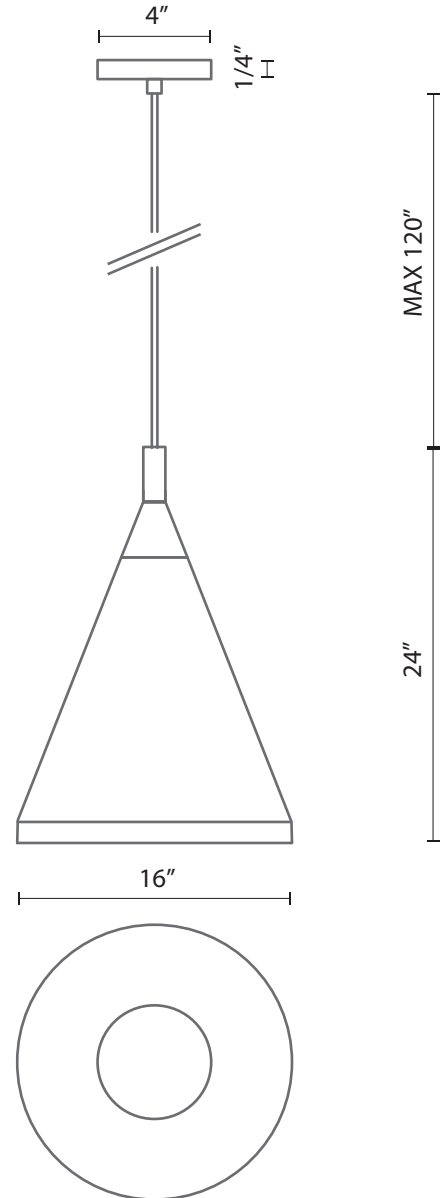

## Pendant

Black with Gold

White with Gold

Brushed Nickel with Black

PROJECT					
DATE				TYPE	
Voltage	Watt	LED Lumens	Delivered Lumens	Finish(es)	Color Temp
120V	1 x 60W*	N/A	N/A	BK/GD - Black with Gold	N/A
120V	1 x 60W*	N/A	N/A	BN/BK - Brushed Nickel/Black	N/A
120V	1 x 60W*	N/A	N/A	WH/GD - White with Gold	N/A
					CRI(Ra)
					Dimming
					Rated Life
					N/A
					N/A
					N/A

### Product Descriptions

Single lamp pendant with conical aluminum shade with fine powder-coated or plated finishes with contrasting finial. Exterior shade colors are black or white with gold detail or brushed nickel with black detail. Suspended by cloth cable to a maximum 120" length. Available in 3 sizes.

Canopy dimensions:

D: 4"; H: 1/4"

Comments: