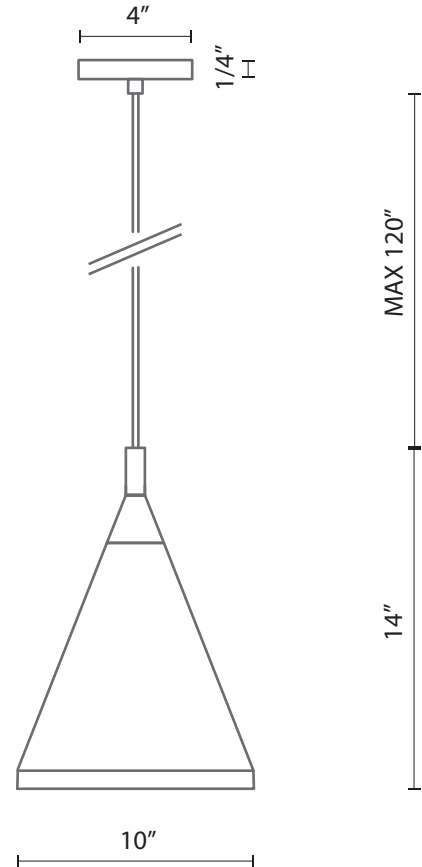

492710

Specification Sheet

Pendant

Product Descriptions

Single lamp pendant with conical aluminum shade with fine powder-coated or plated finishes with contrasting finial. Exterior shade colors are black or white with gold detail or brushed nickel with black detail. Suspended by cloth cable to a maximum 120" length. Available in 3 sizes.

Product Details

UL Listed.

5-years warranty.

Complete warranty terms located at:

www.kuzcolighting.com/warranty

Lamp type incandescent with E26 medium base bulb (bulb not included).

Canopy dimensions:

D: 4"; H: 1/4"

PROJECT						
DATE				TYPE		
Voltage	Watt	LED Lumens	Delivered Lumens	Finish(es)	Color Temp	N/A
120V	1 x 60W*	N/A	N/A	BK/GD - Black with Gold	CRI(Ra)	N/A
120V	1 x 60W*	N/A	N/A	BN/BK - Brushed Nickel/Black	Dimming	N/A
120V	1 x 60W*	N/A	N/A	WH/GD - White with Gold	Rated Life	N/A

*Preliminary figures

Comments: