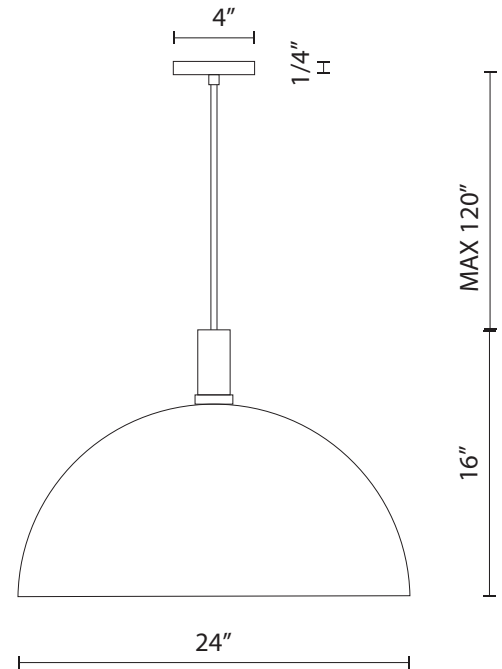

492324

Specification Sheet

Pendant

Black with Gold

White with Gold

Brushed Nickel with Black

PROJECT							
DATE				TYPE			
Voltage	Watt	LED Lumens	Delivered Lumens	Finish(es)		Color Temp	N/A
120V	1 x 60W*	N/A	N/A	BK/GD - Black with Gold		CRI(Ra)	N/A
120V	1 x 60W*	N/A	N/A	BN/BK - Brushed Nickel/Black		Dimming	N/A
120V	1 x 60W*	N/A	N/A	WH/GD - White with Gold		Rated Life	N/A

*Preliminary figures

Product Descriptions

Single lamp pendant with aluminum dome shade showcasing powder-coated or plated finishes with metal details. Exterior shade colors are black, gray, white or blue. Metallic exterior options are brushed nickel or gold. Suspended by cloth cable to a maximum 120" length. Available in 3 sizes.

Product Details

UL Listed.

5-years warranty.

Complete warranty terms located at:

www.kuzcolighting.com/warranty

Lamp type incandescent with E26 medium base bulb (bulb not included).

Canopy dimensions:

D: 4"; H: 1/4"