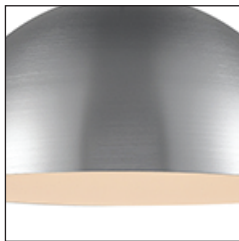

492324

Specification Sheet

Pendant

Black with Gold

White with Gold

Brushed Nickel with Black

PROJECT							
DATE				TYPE			
Voltage	Watt	LED Lumens	Delivered Lumens	Finish(es)		Color Temp	N/A
120V	1 x 60W*	N/A	N/A	BK/GD - Black with Gold		CRI(Ra)	N/A
120V	1 x 60W*	N/A	N/A	BN/BK - Brushed Nickel/Black		Dimming	N/A
120V	1 x 60W*	N/A	N/A	WH/GD - White with Gold		Rated Life	N/A

*Preliminary figures

Product Descriptions

Single lamp pendant with aluminum dome shade showcasing powder-coated or plated finishes with metal details. Exterior shade colors are black, gray, white or blue. Metallic exterior options are brushed nickel or gold. Suspended by cloth cable to a maximum 120" length. Available in 3 sizes.

Product Details

UL Listed.

5-years warranty.

Complete warranty terms located at:

www.kuzcolighting.com/warranty

Lamp type incandescent with E26 medium base bulb (bulb not included).

Canopy dimensions:

D: 4"; H: 1/4"